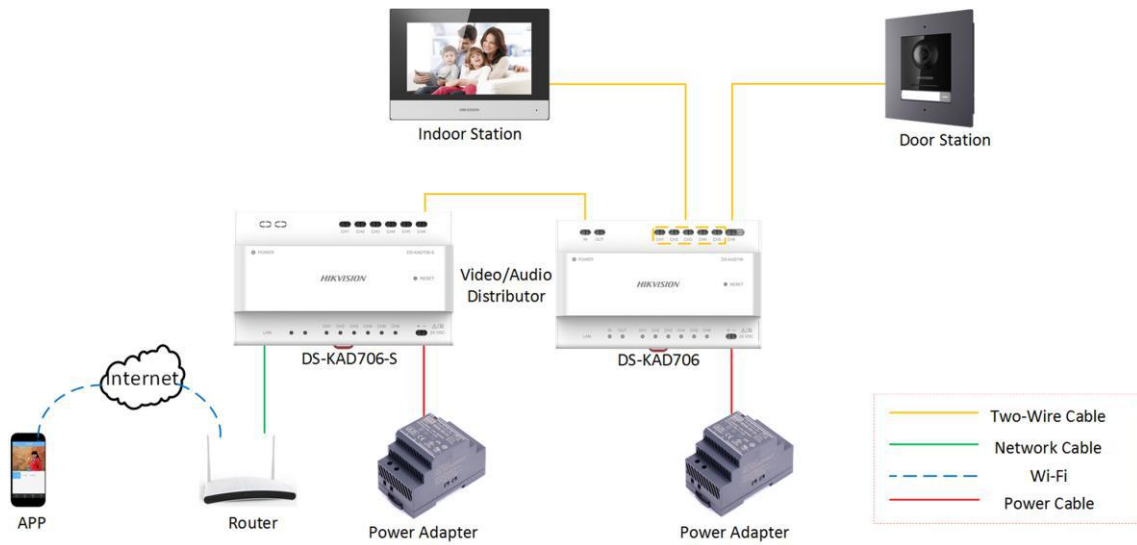

DS-KH6320-WTE2-B Indoor Station

Key Feature

- Two-pin wire for power supply and network access
- UI V2.0: User friendly design
- 7-inch colorful touch screen with resolution 1024 × 600
- 2-ch transmission plan
- Stores messages and captured pictures in the TF card
- Remote unlocking via the client software or the mobile client
- Views live videos of door stations and linked cameras
- Supports wireless network
- White color

Specification

Model	DS-KH6320-WTE2-B	
System	Processor basic frequency	1 G
	Memory	128 MB
	Flash	16 MB (32 MB hardware compatibility)
	Operation system	Embedded Linux operation system
Display	Display screen	7-inch TFT LCD
	Display resolution	1024 × 600
	Operation method	Capacitive touch
Audio	Audio Input	Build-in omnidirectional microphone
	Audio output	Built-in loudspeaker
	Volume	Local or software control
	Audio compression standard	G.711 U
	Audio compression rate	64 Kbps
	Audio quality	Noise suppression and echo cancellation
Network	Wired network	Broad R-Reach
	Wireless network	Wi-Fi 802.11b/g/n
	Protocol	TCP/IP, SIP, RTSP
	Network interface	Two-wire interface
Interface	RS-485	1
	Alarm input	8 zones alarm input
	Relay output	2
	TF card	Support, Max. 32 GB
	Power interface	Two-wire interface
Extended Application	Mobile client	Support
	Indoor call elevator	Support
	IPC	Support
General	Power supply mode	Two-wire
	Power consumption	≤ 6 W
	Working temperature	-10 °C to 50 °C (-14 °F to 122 °F)
	Working humidity	0% to 90%
	Dimensions (W × H × D)	200 mm × 140 mm × 15.1 mm (7.87" × 5.51" × 0.59")

Typical Application

Available Model

DS-KH6320-WTE2-B

Physical Interface

No.	Description
1	Display Screen
2	Microphone
3	Alarm Terminal
4	Power Interface
5	Loudspeaker
6	Network Interface and Power Supply

Distributed by