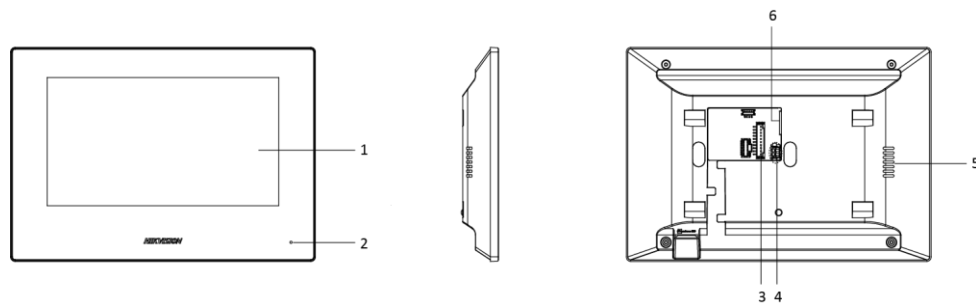

Physical Interface

No.	Description
1	Display Screen
2	Microphone
3	Alarm Terminal
4	Power Interface
5	Loudspeaker
6	Network Interface and Power Supply