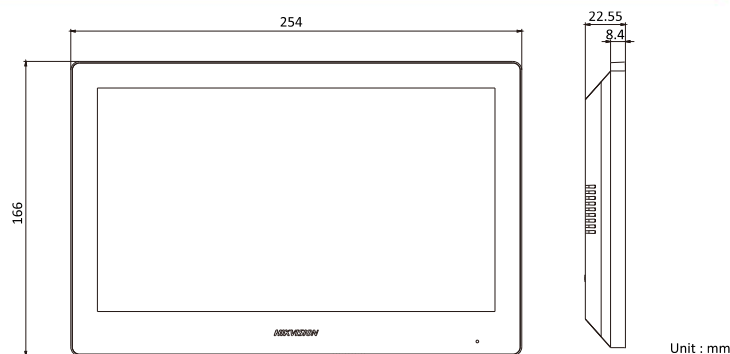

Typical Application

Specification

System parameters	
Memory	128 MB
Flash	32 MB
Operation system	Embedded Linux operation system
Display parameters	
Display screen	10.1-inch colorful TFT screen
Display resolution	1024 × 600
Operation method	Capacitive touch screen
Audio parameters	
Audio input	Built-in omnidirectional microphone
Audio output	Built-in loudspeaker
Audio compression standard	G.711 U
Audio compression rate	64 Kbps
Audio quality	Noise suppression and echo cancellation
Network parameters	
Wired network	10/100 Mbps self-adaptive
Wireless network	Wi-Fi 802.11b/g/n
Network protocol	TCP/IP, SIP, RTSP
Network interface	1 RJ-45 10/100 Mbps self-adaptive
Alarm input	8-ch alarm inputs
Relay output	2
TF card	Max to 32 G, SD 2.0 or lower version
RS-485	1
General	
Power supply	IEEE802.3af, standard PoE 12 VDC/1 A
Power consumption	≤ 6 W
Working temperature	-10 °C to 55 °C (14 °F to 131 °F)
Working humidity	10% to 90%
Material	PC + ABS
Dimensions	254 mm × 166 mm × 22.55 mm (10.0" × 6.5" × 0.89")
Weight	1118 g (with packaging) 660 g (without packaging)

Available Model

DS-KH8520-WTE1

Dimension

Appearance and Interfaces

No.	Description	No.	Description
1	Screen	5	Loudspeaker
2	Microphone	6	SD Card Slot
3	Debug Port	7	Alarm Terminal
4	Network Interface	8	Power Supply