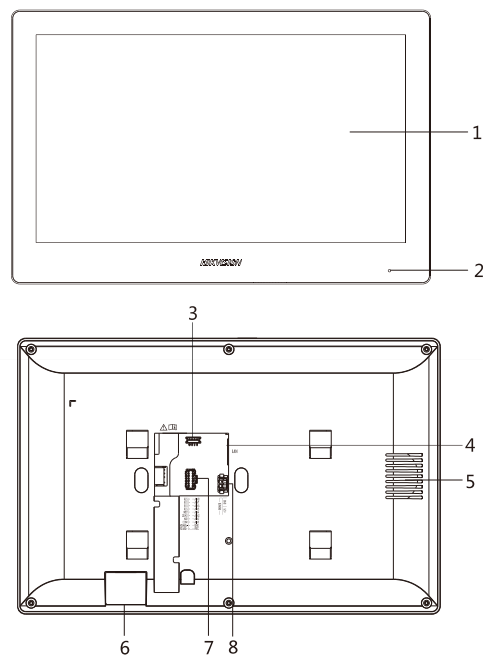

Typical Application

Specification

System parameters	
Memory	128 MB
Flash	32 MB
Operation system	Embedded Linux operation system
Display parameters	
Display screen	10.1-inch colorful TFT screen
Display resolution	1024 × 600
Operation method	Capacitive touch screen
Audio parameters	
Audio input	Built-in omnidirectional microphone
Audio output	Built-in loudspeaker
Audio compression standard	G.711 U
Audio compression rate	64 Kbps
Audio quality	Noise suppression and echo cancellation
Network parameters	
Wired network	10/100 Mbps self-adaptive
Wireless network	Wi-Fi 802.11b/g/n
Network protocol	TCP/IP, SIP, RTSP
Network interface	1 RJ-45 10/100 Mbps self-adaptive
Alarm input	8-ch alarm inputs
Relay output	2
TF card	Max to 32 G, SD 2.0 or lower version
RS-485	1
General	
Power supply	IEEE802.3af, standard PoE 12 VDC/1 A
Power consumption	≤ 6 W
Working temperature	-10 °C to 55 °C (14 °F to 131 °F)
Working humidity	10% to 90%
Material	PC + ABS
Dimensions	254 mm × 166 mm × 22.55 mm (10.0" × 6.5" × 0.89")
Weight	1118 g (with packaging) 660 g (without packaging)

Available Model

DS-KH8520-WTE1

Dimension

Appearance and Interfaces

No.	Description	No.	Description
1	Screen	5	Loudspeaker
2	Microphone	6	SD Card Slot
3	Debug Port	7	Alarm Terminal
4	Network Interface	8	Power Supply

Accessory

Included

Screw Package

2_KA4×22-SUS

Installation

Surface Mounting

Distributed by

**HIKVISION®****Headquarters**