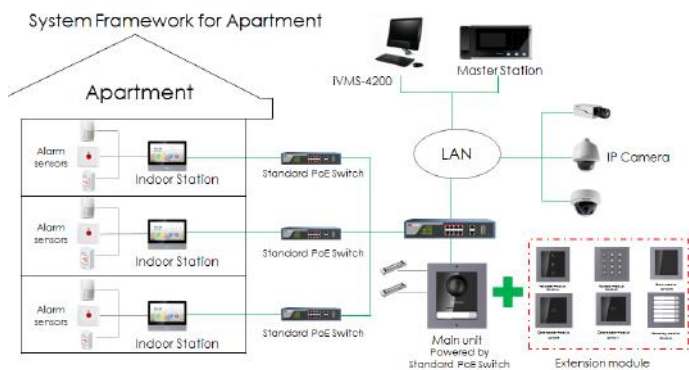

Key Feature

- New UI V2.0: User friendly design
- 10-inch colorful touch screen with resolution 1024 × 600
- Standard PoE
- Stores messages and capture pictures in the TF card
- Remote unlocking via the client software or the mobile client
- Views live videos of door stations and linked cameras
- Supports wireless network

Typical Application

Specification

System parameters	
Memory	128 MB
Flash	32 MB
Operation system	Embedded Linux operation system
Display parameters	
Display screen	10.1-inch colorful TFT screen
Display resolution	1024 × 600
Operation method	Capacitive touch screen
Audio parameters	
Audio input	Built-in omnidirectional microphone
Audio output	Built-in loudspeaker
Audio compression standard	G.711 U
Audio compression rate	64 Kbps
Audio quality	Noise suppression and echo cancellation
Network parameters	
Wired network	10/100 Mbps self-adaptive
Wireless network	Wi-Fi 802.11b/g/n
Network protocol	TCP/IP, SIP, RTSP
Network interface	1 RJ-45 10/100 Mbps self-adaptive
Alarm input	8-ch alarm inputs
Relay output	2
TF card	Max to 32 G, SD 2.0 or lower version
RS-485	1
General	
Power supply	IEEE802.3af, standard PoE 12 VDC/1 A
Power consumption	≤ 6 W
Working temperature	-10 °C to 55 °C (14 °F to 131 °F)
Working humidity	10% to 90%
Material	PC + ABS
Dimensions	254 mm × 166 mm × 22.55 mm (10.0" × 6.5" × 0.89")
Weight	1118 g (with packaging) 660 g (without packaging)