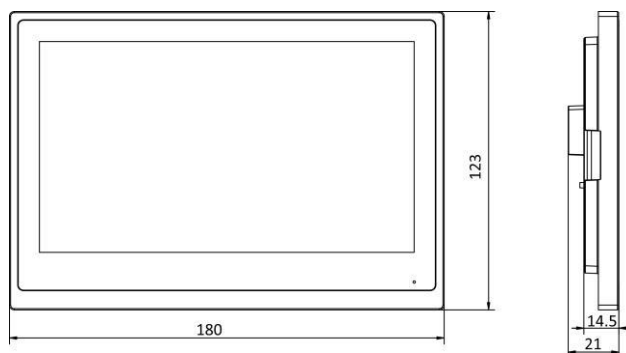

## Specification

System parameters	
Operating system	Embedded Linux operation system
ROM	32 MB
RAM	128 MB
CPU	Embedded processor
Display parameters	
Screen size	7-inch colorful TFT screen
Operation method	Capacitive touch screen
Type	Colorful TFT screen
Resolution	1024 × 600
Video parameters	
Lens	/
Resolution	/
FOV	/
WDR	/
Video compression standard	/
Focal length	/

Audio parameters	
Audio compression standard	G.711 U, G.711 A
Audio input	Built-in omnidirectional microphone
Audio output	Built-in loudspeaker
Audio compression bitrate	64 Kbps
Audio quality	Noise suppression and echo cancellation
Volume adjustment	Adjustable
Capacity	
Event capacity	200 captured pictures (with TF card); 200 alarm records 2 MB RAM (without TF card) reserved for events
Linked network camera capacity	16
Linked indoor extensions capacity	5
Linked doorphone capacity	17 IP doorphones Max.
Network parameters	
Communication protocol	TCP/IP, SIP, RTSP
Wired network	10/100 Mbps self-adaptive
Wi-Fi standard	Wi-Fi 2.4 GHz 802.11 b/g/n

Bluetooth version	/
3G/4G standard	/
Zigbee	/
<b>Device interfaces</b>	
Alarm input	8-ch alarm inputs
Network interface	1 RJ-45 10/100 Mbps self-adaptive
TAMPER	/
RS-485	1 (reserved)
USB	/
TF card	Max to 128 G
Alarm output	2 relays (30 VDC, 2A)
Power interface	1 (12 VDC power input)
<b>General</b>	
Button	0
Installation	Surface mounting
Indicator	0
Weight	With package: 600 g Without package: 340 g
Protective level	/
Working temperature	-10 ° C to 50 ° C (14 ° F to 122 ° F)
Working humidity	10% to 90%
Dimensions	180 mm × 123 mm × 21 mm (7" × 4.8" × 0.83")
Battery	/
Application environment	Indoor
Power consumption	≤ 3 W
Language	English, French, Portuguese (Brazil), Spanish, Russian, German, Italian, polish, Arabic, Turkish, Vietnamese, Hungarian, Dutch, Romanian, Czech, Bulgarian, Ukrainian, Croatian, Serbian, Greek
Material	Aluminum alloy and ABS plastic

## Dimension

Unit: mm