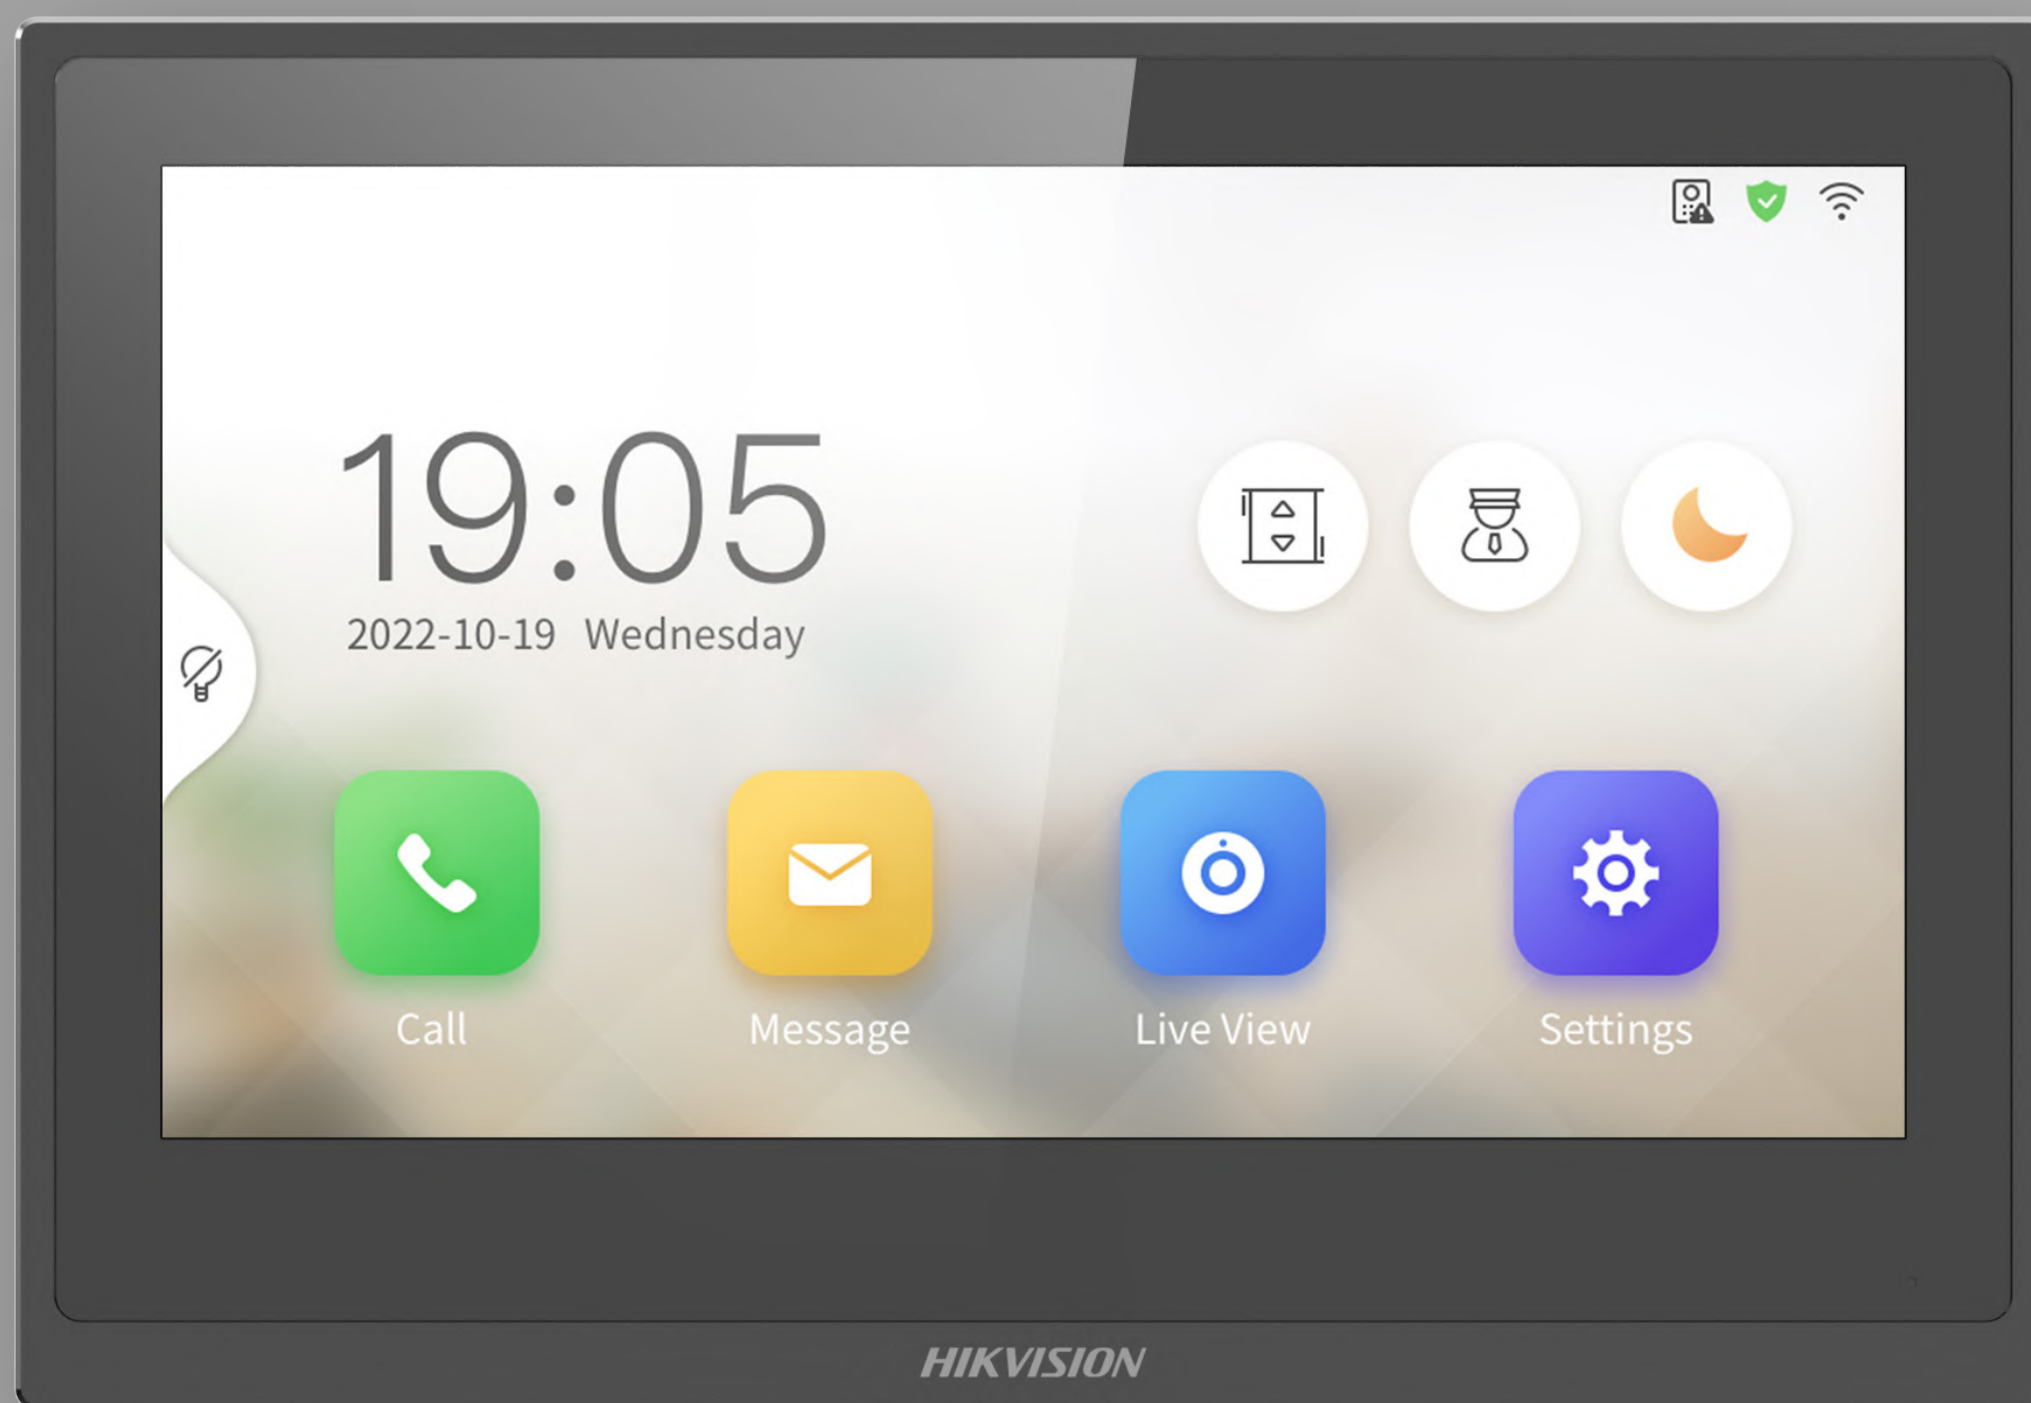

# **IP Video Intercom Indoor Station PRO Series**

**A simple touch – Step up to a new level of convenience**

**DS-KH6351-WTE1  
DS-KH6351-TE1**

## **MODERN DESIGN**

- Metal bezel
- Simple & sleek

## **USER FRIENDLY**

- 7" touch screen
- Easy UI 2.0

## **MULTI-FUNCTIONAL**

- Video intercom
- Remote App control

Scan to  
learn more