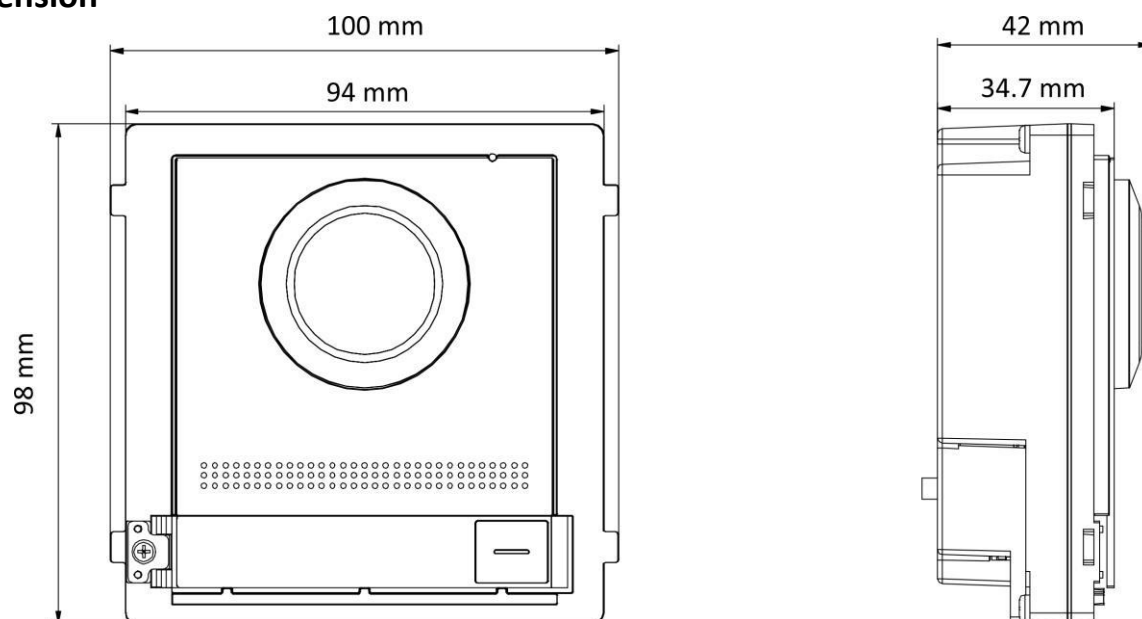

▪ Specification

System parameters	
Operating system	Embedded Linux operation system
ROM	32 MB
RAM	256 MB
CPU	Embedded Processor
Display parameters	
Screen size	NA
Operation method	NA
Type	NA
Resolution	NA
Video parameters	
Supplement light	Low illumination, IR supplement lights
Video standard	H.264
Lens	1
FOV	Horizontal: 146°, Vertical: 82°
WDR	Support
Resolution	2 MP
Audio parameters	
Audio compression standard	G.711 U, G.711 A
Audio input	Built-in omnidirectional microphone
Audio output	Built-in loudspeaker
Audio compression bitrate	64 Kbps
Audio quality	Noise suppression and echo cancellation
Volume adjustment	Adjustable
Capacity	
Fingerprint capacity	/
User capacity	2000
Face capacity	NA
Linked indoor station capacity	500
Event capacity	/
Sub door station capacity	16
Network parameters	
Communication protocol	NA
Wired network	NA
Wi-Fi	NA
Bluetooth	NA
3G/4G	NA
Device interfaces	
Alarm input	4 (2 exit buttons and 2 door contacts by default)
Network interface	NA
TAMPER	1
Exit button	2 (2 for lock control)
Door contact input	2
RS-485	1 (1 for Hikvision's sub module communication)

▪ Available Model

DS-KD8003Y-IME2/S

▪ Dimension

Headquarters

No.555 Qianmo Road, Binjiang District,
Hangzhou 310051, China
T +86-571-8807-5998
www.hikvision.com

Follow us on social media to get the latest product and solution information.