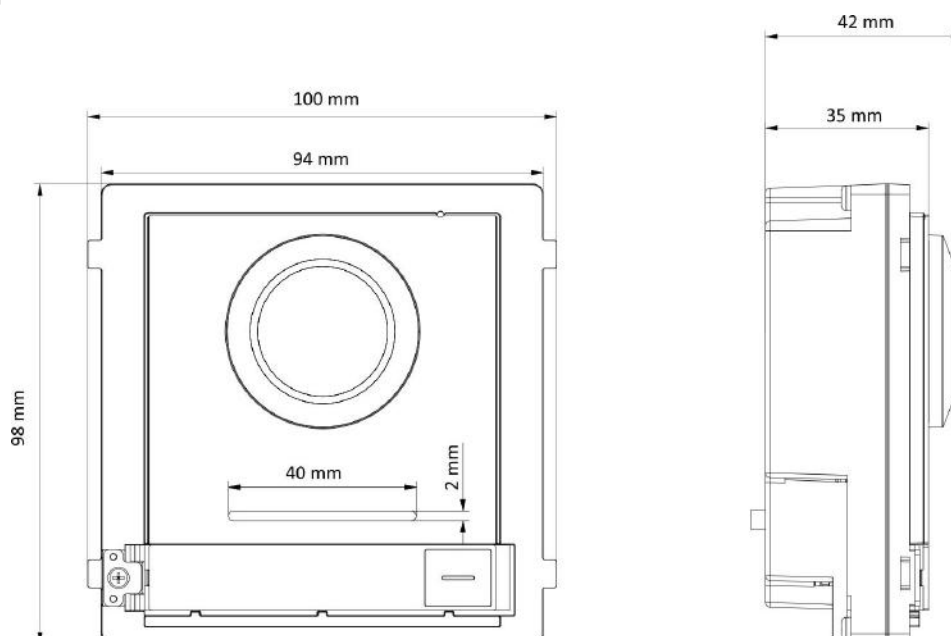

Wiegand	NA
TF card	NA
Alarm output	NA
Lock control	2 (2 relay, max to 30 VDC, 2 A)
USB	NA
Power interface	12VDC power output (12 V, 500 mA Max.)
Two-wire IP interface	1
General	
Button	1
Installation	Surface mounting & flush mounting
Indicator	0
Weight	373.5 g
Protective level	IP65
Working temperature	-40° C to 60° C (-22° F to 140° F)
Working humidity	10% to 90%
Dimensions	100 mm × 98 mm × 42 mm
Battery	/
Power supply	Powered by KAD704Y or KAD706Y series distributor
Application environment	Outdoor
Power consumption	≤ 4 W
Language	English,French,Portuguese,BrazilianPortuguese,Spanish,Russian,German,Italian,Polish, Turkish,Vietnamese,Arabic,Czech,Hungarian,Dutch,Romanian,Bulgarian,Ukrainian,Croatian,Serbian,Greek,Slovak

▪ Available Model

DS-KD8003Y-IME2

▪ Dimension