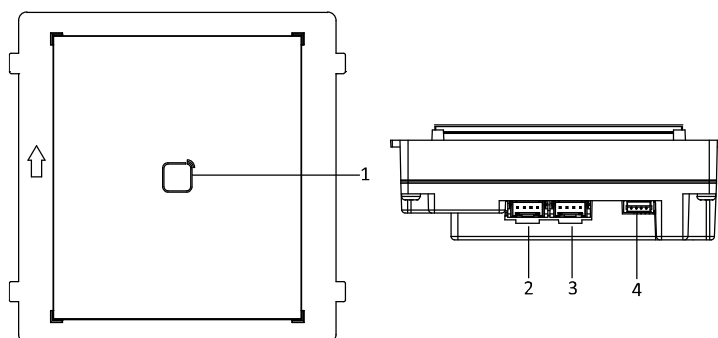

Specification

Model		DS-KD-M	DS-KD-E
System parameters	Processor	Embedded MCU Processor	
	Internal card reader	Built-in Card Reader	
Interfaces	Module-connecting	2(1 Input, 1 Output)	
General	Card type	Mifare Card	EM Card
	DIP switch	8	
	Power input	12 VDC(Powered by the other module)	
	Power output	12 VDC(Powered for the other module)	
	Power consumption	≤2 W	
	Working temperature	-40° C to +60° C(-40° F to 140° F)	
	Working humidity	10% to 95%	
	IP protection level	IP65	
	Installation	Flush Mounting, Surface Mounting	
	Dimensions (L × W × H)	98.5 mm × 100 mm × 33.7 mm (3.87" × 3.95" × 1.33")	

Appearance and Interface

No.	Description
1	Card Reading Area
2	Module-connecting Interface(output)
3	Module-connecting Interface(input)
4	Debug Port