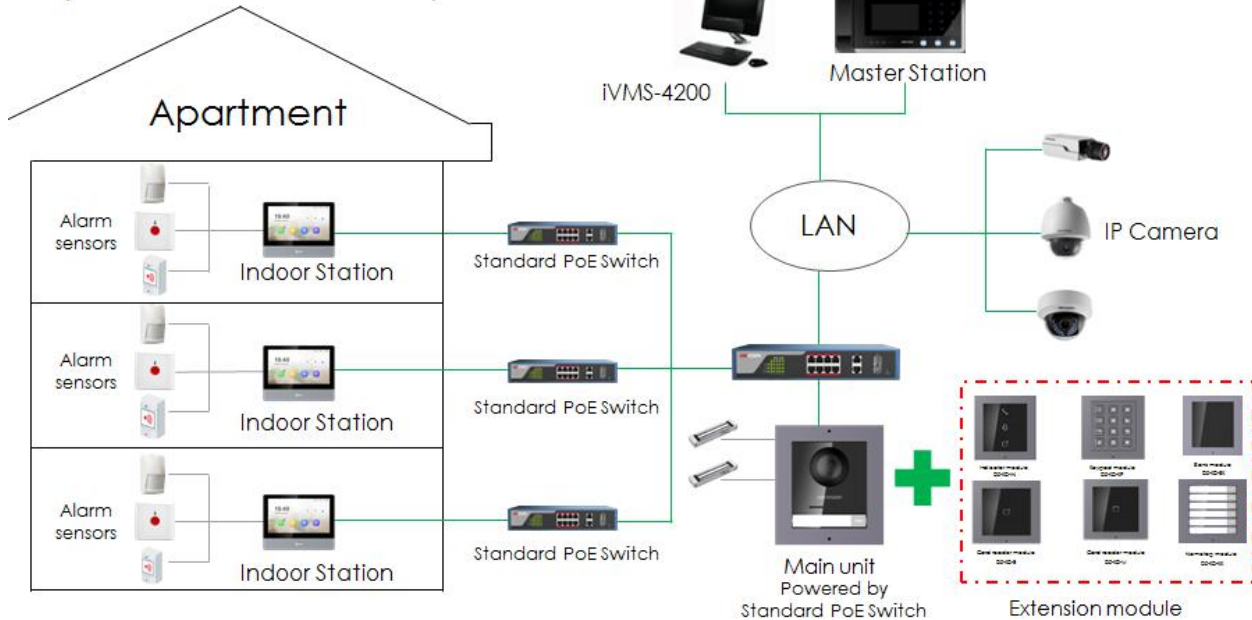

DS-KD-M/E Card Reader Module

Key Feature

- Supports unlock the door via swiping cards
- Supports issuing cards
- Backlight compensation
- Easy to and extend

Available Model

DS-KD-M (13.56 MHz)

DS-KD-E (125 KHz)

Specification

Model		DS-KD-M	DS-KD-E
System parameters	Processor	Embedded MCU Processor	
	Internal card reader	Built-in Card Reader	
Interfaces	Module-connecting	2(1 Input, 1 Output)	
General	Card type	Mifare Card	EM Card
	DIP switch	8	
	Power input	12 VDC(Powered by the other module)	
	Power output	12 VDC(Powered for the other module)	
	Power consumption	≤2 W	
	Working temperature	-40° C to +60° C(-40° F to 140° F)	
	Working humidity	10% to 95%	
	IP protection level	IP65	
	Installation	Flush Mounting, Surface Mounting	
	Dimensions (L × W × H)	98.5 mm × 100 mm × 33.7 mm (3.87" × 3.95" × 1.33")	

Appearance and Interface

No.	Description
1	Card Reading Area
2	Module-connecting Interface(output)
3	Module-connecting Interface(input)
4	Debug Port

Typical Application

System Framework for Apartment

Distributed by