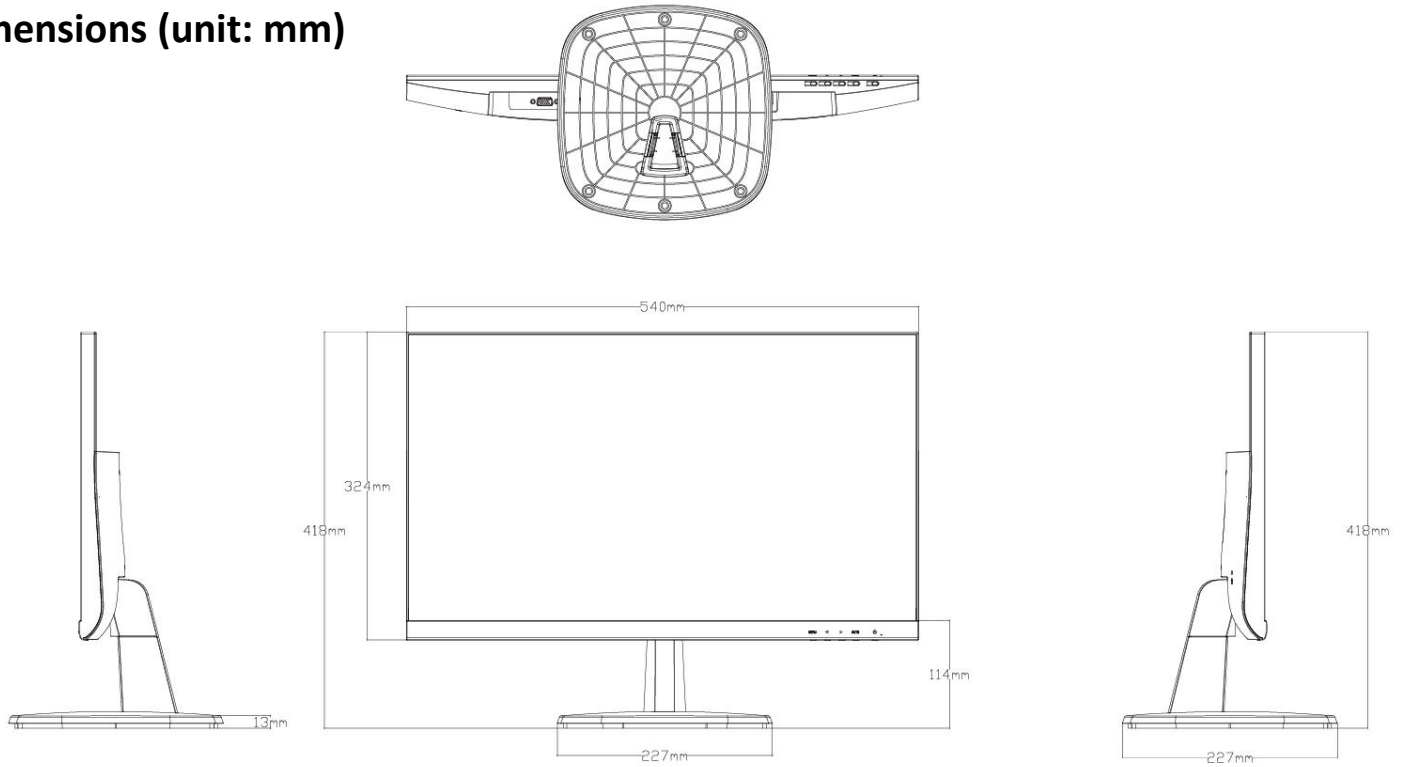

### Physical Interfaces

NO.	Description
1	AC INPUT
2	HDMI INPUT
3	VGA INPUT

# Specifications

Model		DS-D5024FN/EU
LCD Screen	Backlight	TFT-LED Backlight
	Dimension	23.8 inch
	Optimal working resolution	1920 ×1080@60Hz
	Brightness	250 cd/m <sup>2</sup>
	Contrast	1000: 1
	Response time	14ms
	Color	16.7M
	Active Area	527 × 296 mm
	Viewing Angle	Horizontal 178°, vertical 178°
Interfaces	VGA input	1
	HDMI input	1
General	Casing Material	Plastic
	Color of Casing	Black
	Wall-mounting Hole	100 ×100 mm
	Wall-mounting Screw	M4
	Speakers	2W*2
	Power Supply	100 to 240 VAC, 50/60Hz
	Power Consumption	≤ 30W
	Standby Power Consumption	≤ 0.5 W
	Working Temperature	0 to 40 ° C (32 to 104 ° F)
	Working Humidity	10 to 90 %
	Storage Temperature	-20 to 60 ° C (-4 to 140 ° F)
	Storage Humidity	5 to 95%
	Dimensions	540 × 418 × 227mm
	Packing Dimensions	609 × 500 × 109mm
	Gross Weight	4.44 kg
Net Weight	3.43 kg	
Accessories	HDMI cable	1
	Power Cord	1
	User Manual	1

## Dimensions (unit: mm)

Distributed by