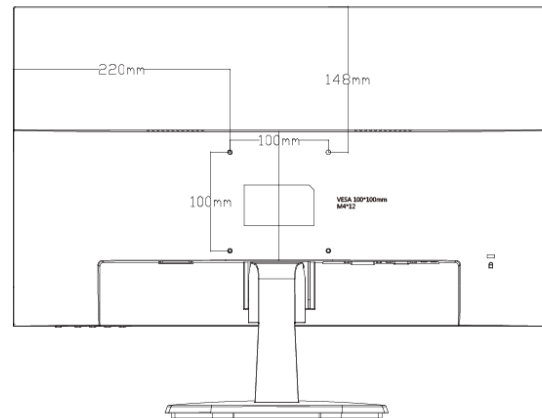

### Physical Interfaces

NO.	Description
1	AC INPUT
2	HDMI INPUT
3	VGA INPUT

# Specifications

Model		DS-D5024FN/EU
LCD Screen	Backlight	TFT-LED Backlight
	Dimension	23.8 inch
	Optimal working resolution	1920 ×1080@60Hz
	Brightness	250 cd/m <sup>2</sup>
	Contrast	1000: 1
	Response time	14ms
	Color	16.7M
	Active Area	527 × 296 mm
	Viewing Angle	Horizontal 178°, vertical 178°
Interfaces	VGA input	1
	HDMI input	1
General	Casing Material	Plastic
	Color of Casing	Black
	Wall-mounting Hole	100 ×100 mm
	Wall-mounting Screw	M4
	Speakers	2W*2
	Power Supply	100 to 240 VAC, 50/60Hz
	Power Consumption	≤ 30W
	Standby Power Consumption	≤ 0.5 W
	Working Temperature	0 to 40 ° C (32 to 104 ° F)
	Working Humidity	10 to 90 %
	Storage Temperature	-20 to 60 ° C (-4 to 140 ° F)
	Storage Humidity	5 to 95%
	Dimensions	540 × 418 × 227mm
	Packing Dimensions	609 × 500 × 109mm
	Gross Weight	4.44 kg
Net Weight	3.43 kg	
Accessories	HDMI cable	1
	Power Cord	1
	User Manual	1

## Dimensions (unit: mm)

Distributed by