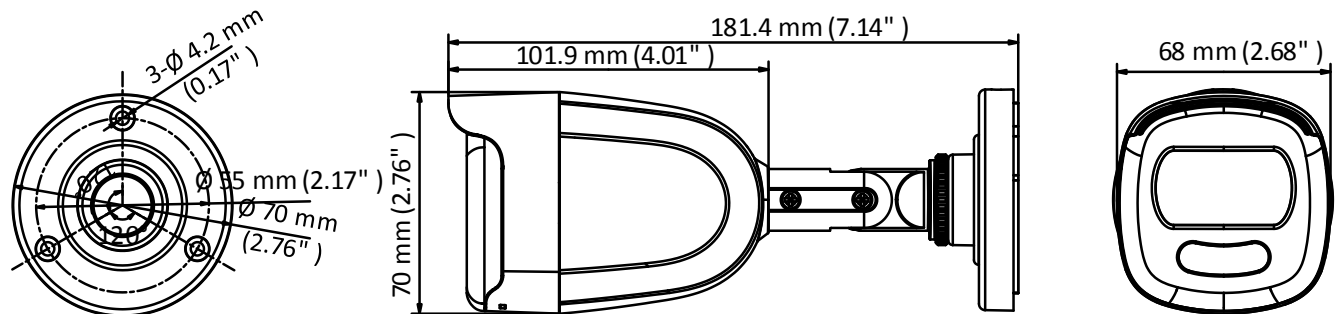

### Key Feature

- 2 MP high performance CMOS
- 1920 × 1080 resolution
- Full time color
- 3.6 mm, 6 mm fixed lens
- Up to 20 m white light distance
- OSD menu, 3D DNR, true WDR
- 4 in 1 video output (switchable TVI/AHD/CVI/CVBS)
- IP67
- Up the coax (HIKVISION-C)

## Specification

<b>Camera</b>	
Image Sensor	2 MP CMOS image sensor
Resolution	1920 (H) × 1080 (V)
Frame Rate	PAL: 1080p@25fps NTSC: 1080p@30fps
Min. illumination	Color: 0.0005 Lux @ (F1.0, AGC ON), 0 Lux with white light
Shutter Time	PAL: 1/25 s to 1/50, 000 s NTSC: 1/30 s to 1/50, 000 s
Slow Shutter	Max. 16x
Lens	3.6 mm, 6 mm fixed lens
Horizontal Field of View	83.6° (3.6 mm), 52.8° (6 mm)
Lens Mount	M16
Day & Night	Color
Angle Adjustment	Pan: 0° to 360°; Tilt: 0° to 180°; Rotate: 0° to 360°
Synchronization	Internal synchronization
WDR (Wide Dynamic Range)	130 dB
<b>Menu</b>	
AGC	Yes
White Balance	Auto/Manual
HLC	Yes
BLC (Backlight Compensation)	Yes
Privacy Mask	4 programmable privacy masks
Motion Detection	4 programmable areas
WDR	Yes
Functions	Brightness, Sharpness, 3D DNR, Mirror, Smart light
<b>Interface</b>	
Video Output	1 HD analog output
Switch Button	TVI/AHD/CVI/CVBS
<b>General</b>	
Operating Conditions	-40 °C to 60 °C (-40 °F to 140 °F), humidity: 90% or less (non-condensation)
Power Supply	12 VDC ±25%
Power Consumption	Max. 3 W
Protection Level	IP67
Material	Metal
White Light	Up to 20 m
Communication	Up the coax, Protocol: HIKVISION-C (TVI output)
Dimensions	181.4 mm × 70 mm × 68 mm (7.14" × 2.75" × 2.68")
Weight	Approx. 390 g (0.86 lb.)

## Dimension