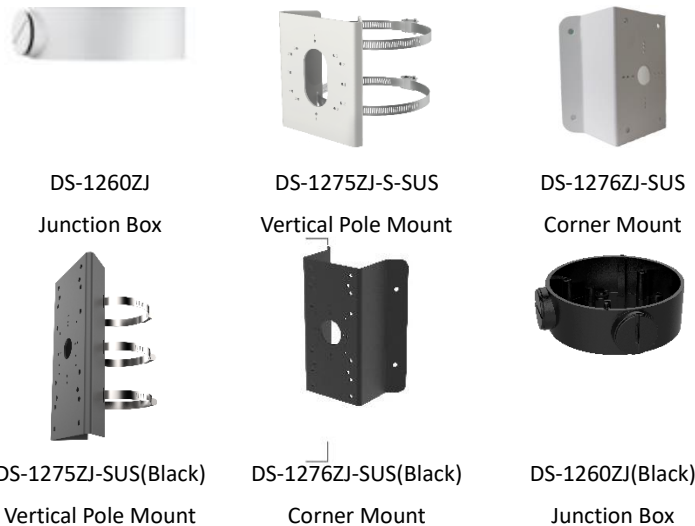

Accessory

Unit: mm

Distributed by

Headquarters
No.555 Qianmo Road, Binjiang District,
Hangzhou 310051, China
T +86-571-8807-5998
overseasbusiness@hikvision.com

Hikvision USA
T +1-909-895-0400
sales.usa@hikvision.com

Hikvision Australia
T +61-2-8599-4233
salesau@hikvision.com

Hikvision India
T +91-22-28469900
sales@pramahikvision.com

Hikvision Canada
T +1-866-200-6690
sales.canada@hikvision.com

Hikvision Thailand
T +662-275-9949
sales.thailand@hikvision.com

Hikvision Europe
T +31-23-5542770
sales.eu@hikvision.com

Hikvision Italy
T +39-0438-6902
info.it@hikvision.com

Hikvision Brazil
T +55 11 3318-0050
Latam.support@hikvision.com

Hikvision Turkey
T +90 (216)521 7070- 7074
sales.tr@hikvision.com

Hikvision Malaysia
T +601-7652-2413
sales.my@hikvision.com

Hikvision UK & Ireland
T +01628-902140
sales.uk@hikvision.com

Hikvision South Africa
Tel: +27 (0) 351172
sale.africa@hikvision.com

Hikvision France
T +33(0)1-85-330-450
info.fr@hikvision.com

Hikvision Kazakhstan
T +7-727-9730667
nikia.panfilov@hikvision.ru

Hikvision Vietnam
T +84-974270888
sales.vt@hikvision.com

Hikvision UAE
T +971-4-4432090
salesme@hikvision.com

Hikvision Singapore
T +65-6684-4718
sg@hikvision.com

Hikvision Spain
T +34-91-737-16-55
info.es@hikvision.com

Hikvision Tashkent
T +99-87-1238-9438
uzb@hikvision.ru

Hikvision Hong Kong
T +852-2151-1761
info.hk@hikvision.com

Hikvision Russia
T +7-495-669-67-99
saleru@hikvision.com

Hikvision Korea
T +82-(0)31-731-8817
sales.korea@hikvision.com

Hikvision Poland
T +48-22-460-01-50
info.pl@hikvision.com

Hikvision Indonesia
T +62-21-2933759
Sales.Indonesia@hikvision.com

Hikvision Colombia
sales.colombia@hikvision.com