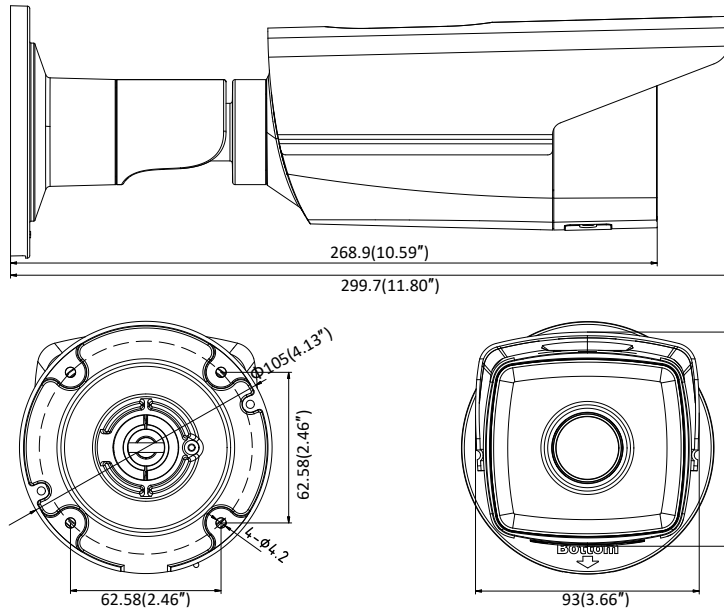

Dimension

Accessory

Unit: mm

Distributed by

Headquarters
No.555 Qianmo Road, Binjiang District,
Hangzhou 310051, China
T +86-571-8807-5998
overseasbusiness@hikvision.com

Hikvision USA
T +1-909-895-0400
sales.usa@hikvision.com

Hikvision Australia
T +61-2-8599-4233
salesau@hikvision.com

Hikvision India
T +91-22-28469900
sales@pramahikvision.com

Hikvision Canada
T +1-866-200-6690
sales.canada@hikvision.com

Hikvision Thailand
T +662-275-9949
sales.thailand@hikvision.com

Hikvision Europe
T +31-23-5542770
sales.eu@hikvision.com

Hikvision Italy
T +39-0438-6902
info.it@hikvision.com

Hikvision Brazil
T +55 11 3318-0050
Latam.support@hikvision.com

Hikvision Turkey
T +90 (216)521 7070- 7074
sales.tr@hikvision.com

Hikvision Malaysia
T +601-7652-2413
sales.my@hikvision.com

Hikvision UK & Ireland
T +01628-902140
sales.uk@hikvision.com

Hikvision South Africa
Tel: +27 (0) 351172
sale.africa@hikvision.com

Hikvision France
T +33(0)1-85-330-450
info.fr@hikvision.com

Hikvision Kazakhstan
T +7-727-9730667
nikia.panfilov@hikvision.ru

Hikvision Vietnam
T +84-974270888
sales.vt@hikvision.com

Hikvision UAE
T +971-4-4432090
salesme@hikvision.com

Hikvision Singapore
T +65-6684-4718
sg@hikvision.com

Hikvision Spain
T +34-91-737-16-55
info.es@hikvision.com

Hikvision Tashkent
T +99-87-1238-9438
uzb@hikvision.ru

Hikvision Hong Kong
T +852-2151-1761
info.hk@hikvision.com

Hikvision Russia
T +7-495-669-67-99
saleru@hikvision.com

Hikvision Korea
T +82-(0)31-731-8817
sales.korea@hikvision.com

Hikvision Poland
T +48-22-460-01-50
info.pl@hikvision.com

Hikvision Indonesia
T +62-21-2933759
Sales.Indonesia@hikvision.com