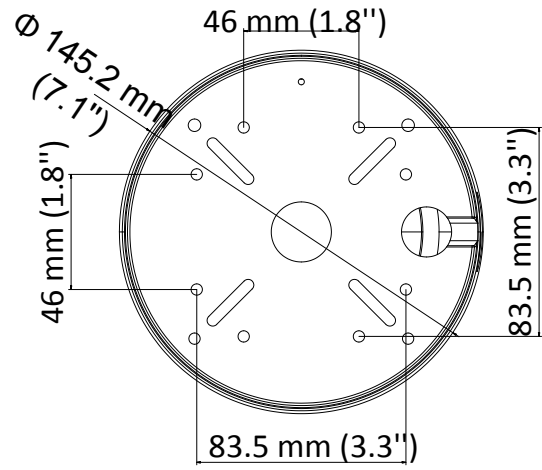

Order Model

DS-2CE59U7T-VPIT3ZF, DS-2CE59U7T-AVPIT3ZF

Dimension