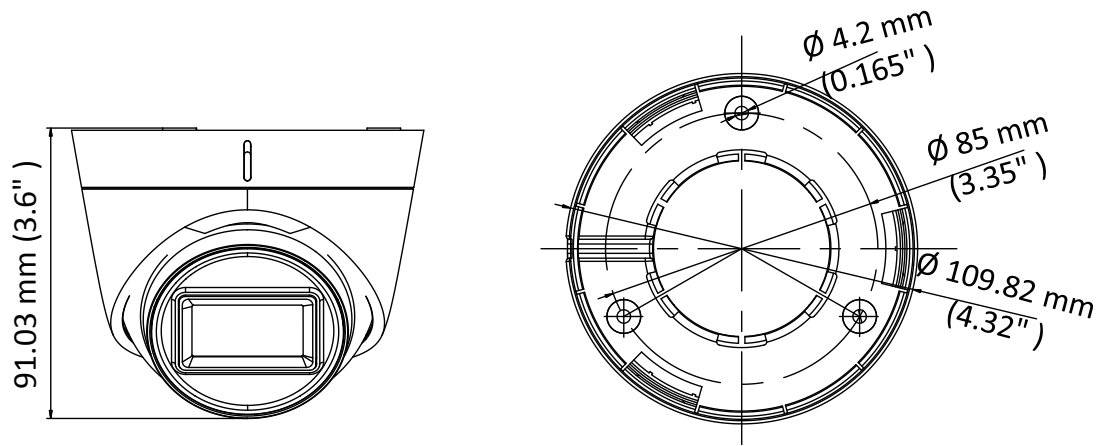

Order Models

DS-2CE78U1T-IT3F

Dimension