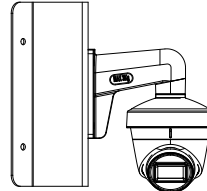

Specification

Camera	
Image Sensor	5 megapixel progressive scan CMOS
Signal System	PAL/NTSC
Resolution	2560 (H) × 1944 (V)
Min. Illumination	Color: 0.003 Lux@(F1.2, AGC ON), 0 Lux with IR
Frame Rate	TVI: 2 MP@25fps, 2 MP@30fps, 4 MP@25fps, 4 MP@30fps, 5 MP@20fps AHD: 4 MP@25fps, 4 MP@30fps, 5 MP@20fps CVI: 4 MP@25fps, 4 MP@30fps CVBS: PAL, NTSC
Shutter Time	PAL: 1/25 s to 1/50,000 s NTSC: 1/30 s to 1/50,000 s
Lens	2.8 mm, 3.6 mm, 6 mm, 8 mm, 12 mm fixed lens
Horizontal Field of View	98° (2.8 mm), 78° (3.6 mm), 48° (6 mm), 37° (8 mm), 23° (12 mm)
Lens Mount	M12
Day & Night	IR cut filter
Angle Adjustment (Bracket)	Pan: 0° to 360°, Tilt: 0° to 75°, Rotate: 0° to 360°
Synchronization	Internal synchronization
WDR (Wide Dynamic Range)	≥ 130 dB
Menu	
AGC	Yes
Day/Night Mode	Auto/Color/BW (Black and White)
White Balance	Auto/Manual
BLC (Backlight Compensation)	Yes
WDR	Yes
3D DNR	Level 1 to 9
Privacy Mask	4 programmable privacy masks
Motion Detection	4 programmable areas
Language	English
Functions	Brightness, Sharpness, 3D DNR, Mirror, Smart IR
Interface	
Video Output	1 HD analog output
Switch Button	TVI/AHD/CVI/CVBS
General	
Operating Conditions	-40 °C to 60 °C (-40 °F to 140 °F), humidity: 90% or less (non-condensation)
Power Supply	12 VDC ±25%
Power Consumption	Max. 5.8 W
Protection Level	IP67
Material	Enclosure: Plastic Main body: Metal
IR Range	Up to 60 m
Communication	Up the coax, Protocol: HIKVISION-C (TVI output)
Dimensions	∅ 109.82 mm × 91.03 mm (∅ 4.32" × 3.6")
Weight	Approx. 310 g (0.68 lb.)

Order Models

DS-2CE78H8T-IT3F

Dimension

Accessory

DS-1272ZJ-110-TRS
Wall Mount

DS-1275ZJ-SUS
Vertical Pole Mount

DS-1276ZJ-SUS
Corner Mount

DS-1281ZJ-S
Inclined Ceiling Mount