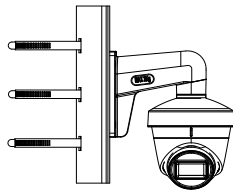

Specification

Camera	
Image Sensor	5 megapixel progressive scan CMOS
Signal System	PAL/NTSC
Resolution	2560 (H) × 1944 (V)
Min. Illumination	Color: 0.003 Lux@(F1.2, AGC ON), 0 Lux with IR
Frame Rate	TVI: 2 MP@25fps, 2 MP@30fps, 4 MP@25fps, 4 MP@30fps, 5 MP@20fps AHD: 4 MP@25fps, 4 MP@30fps, 5 MP@20fps CVI: 4 MP@25fps, 4 MP@30fps CVBS: PAL, NTSC
Shutter Time	PAL: 1/25 s to 1/50,000 s NTSC: 1/30 s to 1/50,000 s
Lens	2.8 mm, 3.6 mm, 6 mm, 8 mm, 12 mm fixed lens
Horizontal Field of View	98° (2.8 mm), 78° (3.6 mm), 48° (6 mm), 37° (8 mm), 23° (12 mm)
Lens Mount	M12
Day & Night	IR cut filter
Angle Adjustment (Bracket)	Pan: 0° to 360°, Tilt: 0° to 75°, Rotate: 0° to 360°
Synchronization	Internal synchronization
WDR (Wide Dynamic Range)	≥ 130 dB
Menu	
AGC	Yes
Day/Night Mode	Auto/Color/BW (Black and White)
White Balance	Auto/Manual
BLC (Backlight Compensation)	Yes
WDR	Yes
3D DNR	Level 1 to 9
Privacy Mask	4 programmable privacy masks
Motion Detection	4 programmable areas
Language	English
Functions	Brightness, Sharpness, 3D DNR, Mirror, Smart IR
Interface	
Video Output	1 HD analog output
Switch Button	TVI/AHD/CVI/CVBS
General	
Operating Conditions	-40 °C to 60 °C (-40 °F to 140 °F), humidity: 90% or less (non-condensation)
Power Supply	12 VDC ±25%
Power Consumption	Max. 5.8 W
Protection Level	IP67
Material	Enclosure: Plastic Main body: Metal
IR Range	Up to 60 m
Communication	Up the coax, Protocol: HIKVISION-C (TVI output)
Dimensions	∅ 109.82 mm × 91.03 mm (∅ 4.32" × 3.6")
Weight	Approx. 310 g (0.68 lb.)

Order Models

DS-2CE78H8T-IT3F

Dimension

Accessory

DS-1272ZJ-110-TRS
Wall Mount

DS-1275ZJ-SUS
Vertical Pole Mount

DS-1276ZJ-SUS
Corner Mount

DS-1281ZJ-S
Inclined Ceiling Mount