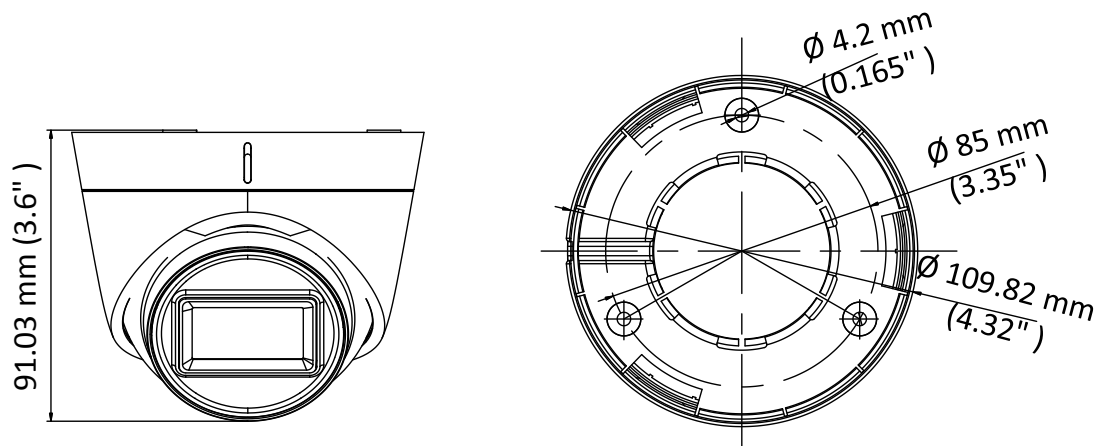

Order Models

DS-2CE78H8T-IT3F

Dimension