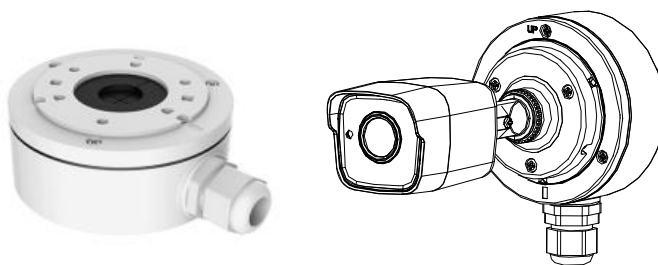

DS-2CE16H0T-ITF 5 MP Bullet Camera

Key Features

- 5 MP high performance COMS
- 2560 × 1944 resolution
- 2.8 mm, 3.6 mm, 6 mm fixed lens
- EXIR 2.0, smart IR, up to 20 m IR distance
- OSD menu, 2D DNR, DWDR
- 4 in 1 video output (switchable TVI/AHD/CVI/CVBS)
- IP67
- Up the coax (HIKVISION-C)

Specification

Camera	
Image Sensor	5 MP CMOS image sensor
Resolution	2560 (H) × 1944 (V)
Min. Illumination	Color: 0.01 Lux @ (F1.2, AGC ON), 0 Lux with IR
Shutter Time	PAL: 1/25 s to 1/50, 000 s NTSC: 1/30 s to 1/50, 000 s
Lens	2.8 mm, 3.6 mm, 6 mm fixed focal lens
Horizontal Field of View	85.5° (2.8 mm), 80.1° (3.6 mm), 57.1° (6 mm)
Lens Mount	M12
Day & Night	IR cut filter
Angle Adjustment	Pan: 0° to 360°; Tilt: 0° to 180°; Rotate: 0° to 360°
Synchronization	Internal synchronization
Frame Rate	PAL: 5 MP@20fps, 4 MP@25fps, 1080p@25fps NTSC: 5 MP@20fps, 4 MP@30fps, 1080p@30fps
Menu	
AGC	Support
D/N Mode	Auto/Color/BW (Black and White)
White Balance	ATW/MWB
BLC	Support
DWDR (Digital Wide Dynamic Range)	Support
Language	English
Functions	Brightness, Sharpness, DNR , Mirror, Smart IR
Interface	
Video Output	1 HD analog output
Switch Button	TVI/AHD/CVI/CVBS
General	
Operating Conditions	-40 °C to 60 °C (-40 °F to 140 °F), humidity: 90% or less (non-condensation)
Power Supply	12 VDC ±25%
Power Consumption	Max. 4.3 W
Protection Level	IP67
Material	Metal
IR Range	Up to 20 m
Communication	Up the coax, Protocol: HIKVISION-C (TVI output)
Dimensions	58 mm × 61 mm × 163 mm (2.28" × 2.40" × 6.42")
Weight	Approx. 350 g (0.77 lb.)

Order Model

DS-2CE16H0T-ITF

Dimension

Accessory

DS-1280ZJ-XS Junction Box

Distributed by

HIKVISION

Headquarters