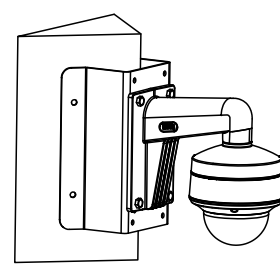

DS-1273ZJ-140-DM45

Wall mount

DS-1271ZJ-140-DM45

Pendant mount

DS-1275ZJ-SUS

Vertical pole mount

DS-1276ZJ-SUS

Corner mount

DS-1281ZJ-DM45

Inclined ceiling mount

DS-1280ZJ-DM45

Junction box

Distributed by

**HIKVISION**

**Headquarters**

No.555 Qianmo Road, Binjiang District,  
Hangzhou 310051, China  
T +86-571-8807-5998  
overseasbusiness@hikvision.com