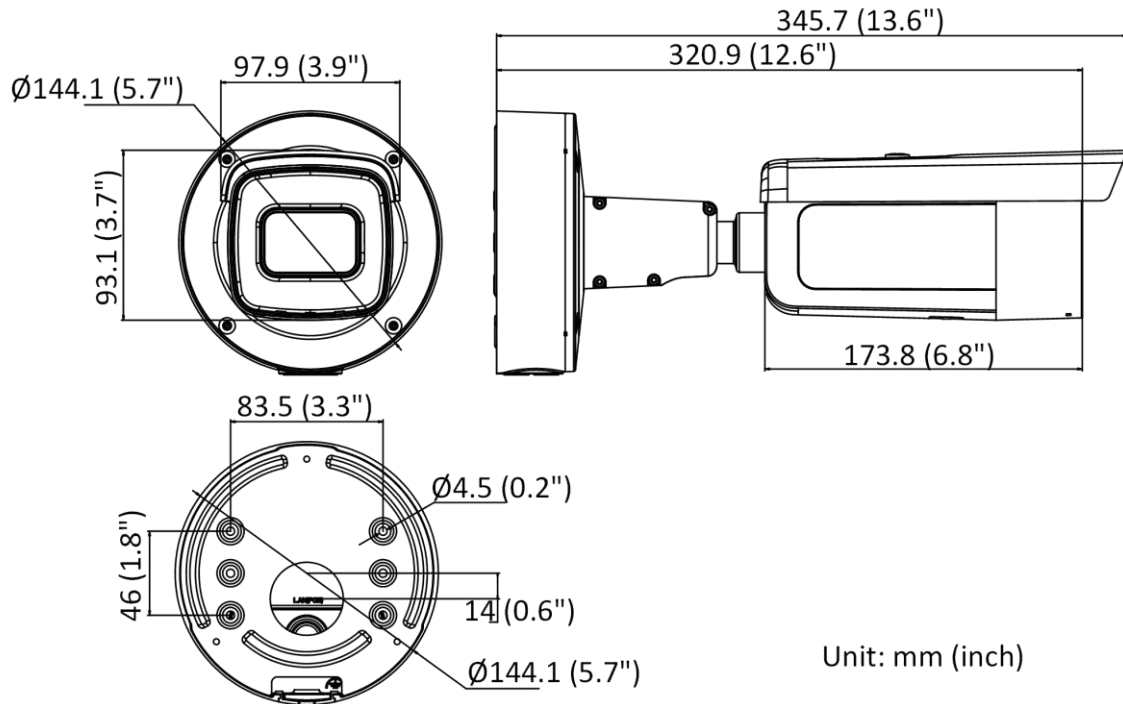

▪ **Available Model**

DS-2CD2686G2-IZS (2.8 to 12 mm)

DS-2CD2686G2-IZS (2.8 to 12 mm) (Black)

▪ **Dimension**

▪ **Accessory**

▪ **Optional**

DS-1476ZJ-SUS	DS-1275ZJ-S-SUS	DS-2251ZJ	DS-1475ZJ-SUS(Black)
Corner Mount	Vertical Pole Mount	Pendant Mount	Vertical Pole Mount