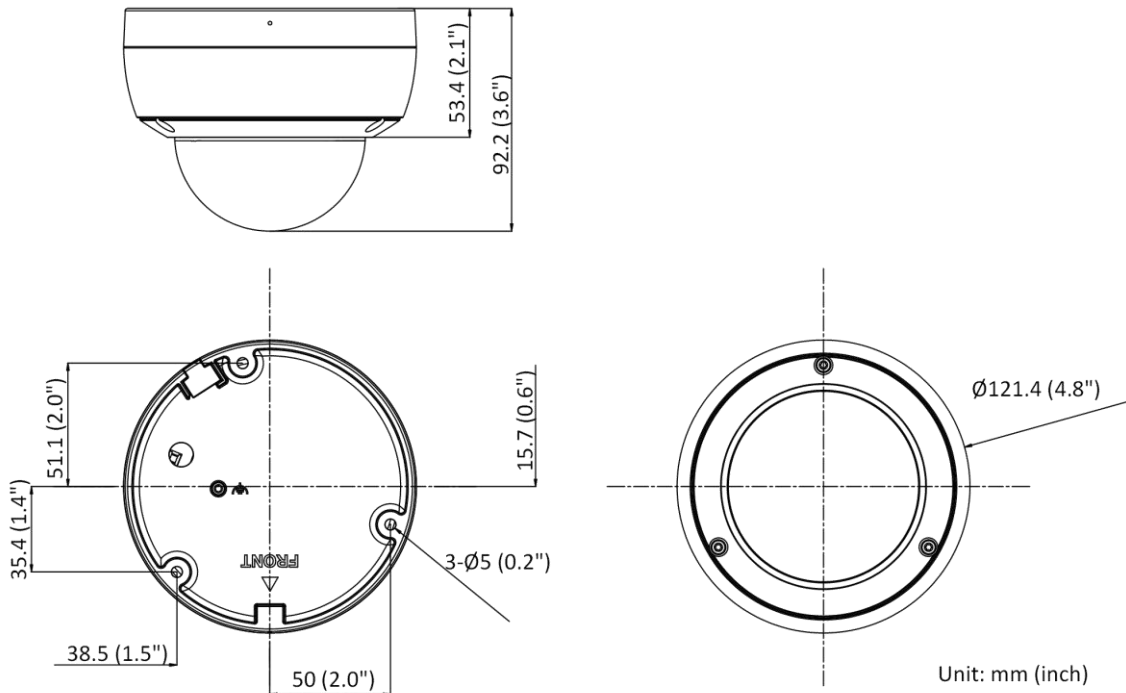

▪ **Available Model**

- DS-2CD2146G2-IS (2.8/4/6 mm)
- DS-2CD2146G2-ISU (2.8/4/6 mm)
- DS-2CD2146G2-I (2.8/4/6 mm)

▪ **Dimension**

▪ **Accessory**

▪ **Optional**

DS-1276ZJ-SUS Corner Mount	DS-1272ZJ-120 Wall Mount	DS-1275ZJ-SUS Vertical Pole Mount	DS-1271ZJ-120 Pendant Mount	DS-1280ZJ-DM46 Junction Box
DS-1272ZJ-120B Wall Mount	DS-1253ZJ-M Water-proof