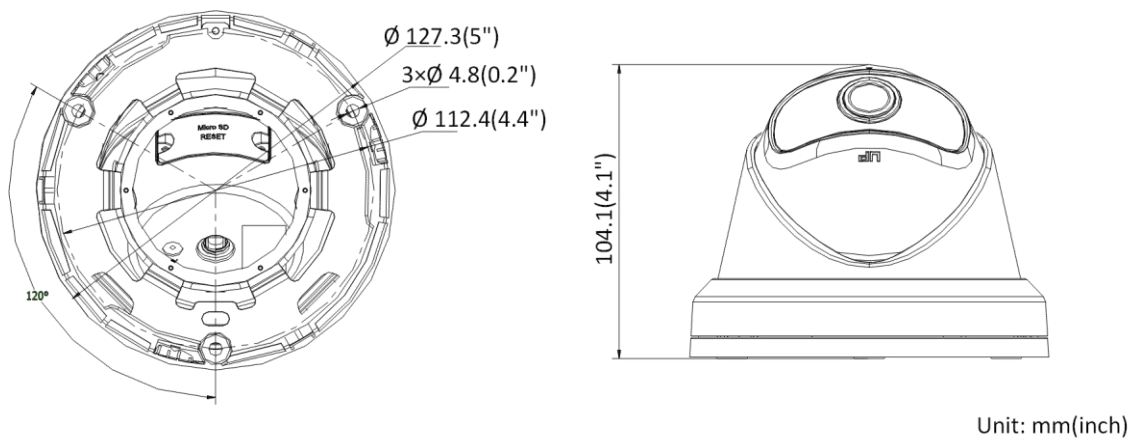

Safety	UL 60950-1, IEC 60950-1:2005 + Am 1:2009 + Am 2:2013, EN 60950-1:2005 + Am 1:2009 + Am 2:2013, IS 13252(Part 1):2010+A1:2013+A2:2015, IEC/EN 60950-1
Chemistry	2011/65/EU, 2012/19/EU, Regulation (EC) No 1907/2006

* Listed resolutions are only selectable options. It does not mean that all streams can work at their maximum resolution at the same time.

Available Model

DS-2CD2345GOP-I (1.68 mm)

Dimension

Accessory