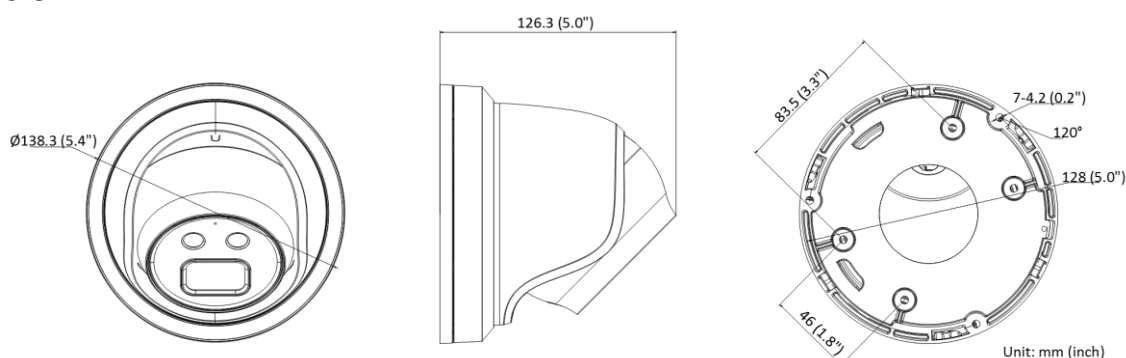

Power Consumption and Current	12 VDC, 0.48 A, max. 5.8 W PoE: (802.3af, 36 V to 57 V), 0.19 A to 0.12 A, max. 6.8 W
Power Interface	Ø5.5 mm coaxial power plug
Material	Metal except for trim ring
Camera Dimension	Ø138.3 × 126.3 mm (5.4" × 5.0")
Package Dimension	170 × 170 × 150 mm (6.7" × 6.7" × 5.9")
Camera Weight	770 g (1.7 lb.)
With Package Weight	1073 g (2.4 lb.)
Linkage Method	Upload to NAS/memory card, notify surveillance center, trigger record, trigger capture, strobe light, audible warning *Note: External device is required.
Web Client Language	32 languages English, Russian, Estonian, Bulgarian, Hungarian, Greek, German, Italian, Czech, Slovak, French, Polish, Dutch, Portuguese, Spanish, Romanian, Danish, Swedish, Norwegian, Finnish, Croatian, Slovenian, Serbian, Turkish, Korean, Traditional Chinese, Thai, Vietnamese, Japanese, Latvian, Lithuanian, Portuguese (Brazil)
General Function	Anti- flicker, heartbeat, mirror, privacy masks, flash log, password reset via e-mail, pixel counter
Software Reset	Yes
Approval	
EMC	FCC (47 CFR Part 15, Subpart B); CE-EMC (EN 55032: 2015, EN 61000-3-2: 2014, EN 61000-3-3: 2013, EN 50130-4: 2011 +A1: 2014); RCM (AS/NZS CISPR 32: 2015); IC (ICES-003: Issue 6, 2016); KC (KN 32: 2015, KN 35: 2015)
Safety	UL (UL 60950-1); CB (IEC 60950-1:2005 + Am 1:2009 + Am 2:2013); CE-LVD (EN 60950-1:2005 + Am 1:2009 + Am 2:2013); BIS (IS 13252(Part 1):2010+A1:2013+A2:2015); LOA (IEC/EN 60950-1)
Environment	CE-RoHS (2011/65/EU); WEEE (2012/19/EU); Reach (Regulation (EC) No 1907/2006)
Protection	-IU: Ingression protection: IP66 (IEC 60529-2013) -I: Ingression protection: IP67 (IEC 60529-2013)

Available Model

DS-2CD2346G2-I (2.8 mm, 4 mm, 6 mm)

DS-2CD2346G2-IU (2.8 mm, 4 mm, 6 mm)

Dimension

▪ Accessory

DS-1276ZJ-SUS
Corner Mount

DS-1271ZJ-140
Pendent Mount

DS-1273ZJ-140B
Wall Mount