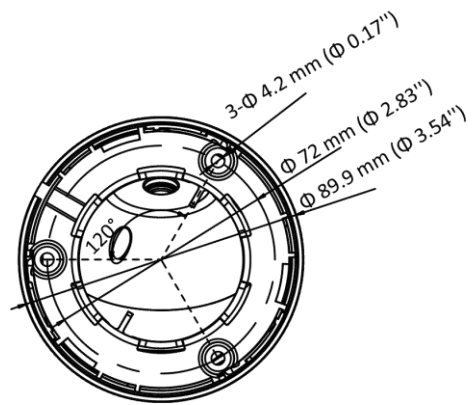

Available Model

DS-2CE56D0T-IRPF (C)

Dimension

Accessory