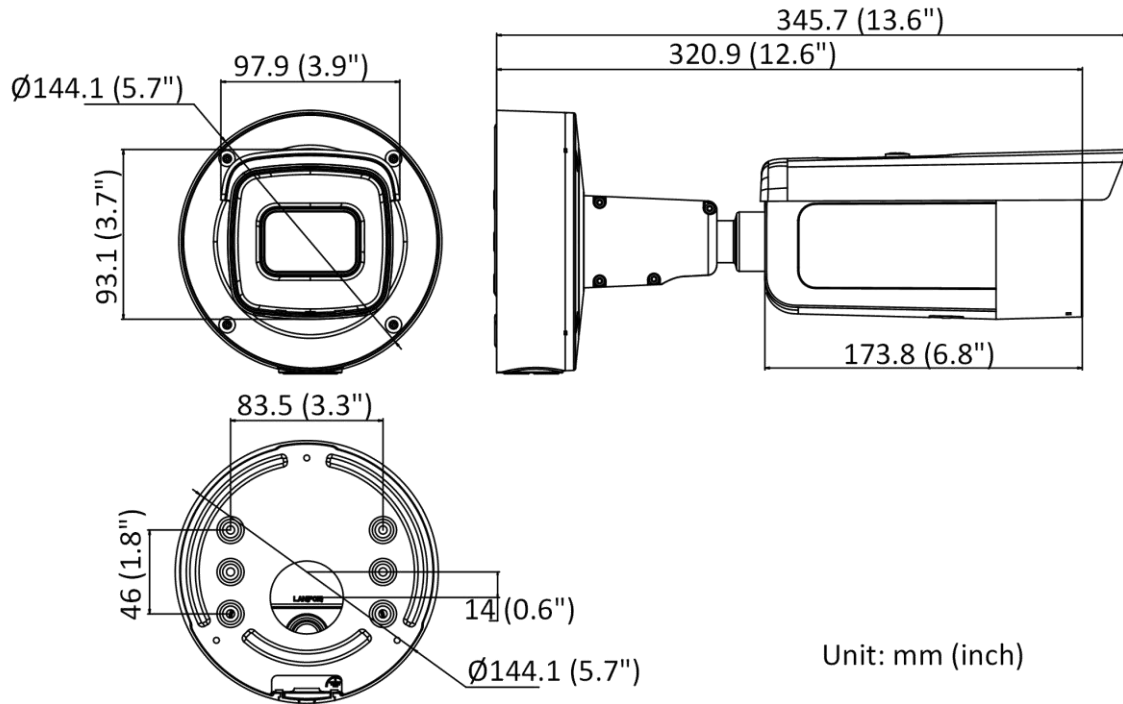

▪ **Available Model**

DS-2CD2646G2-IZS (2.8 to 12 mm)

▪ **Dimension**

▪ **Accessory**

▪ **Optional**

DS-1476ZJ-SUS Corner Mount	DS-1275ZJ-S-SUS Vertical Pole Mount	DS-2251ZJ Pendant Mount