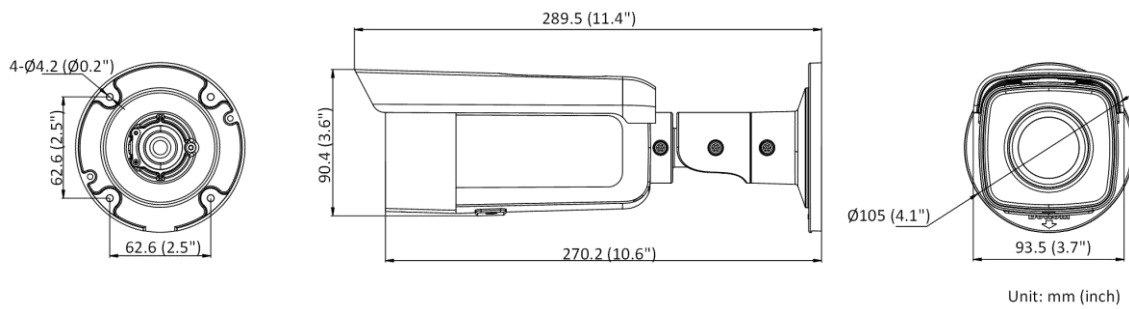

▪ **Dimension**

▪ **Accessory**

▪ **Optional**

DS-1280ZJ-S Junction Box	DS-1275ZJ-S-SUS Vertical Pole Mount	DS-1260ZJ Junction Box