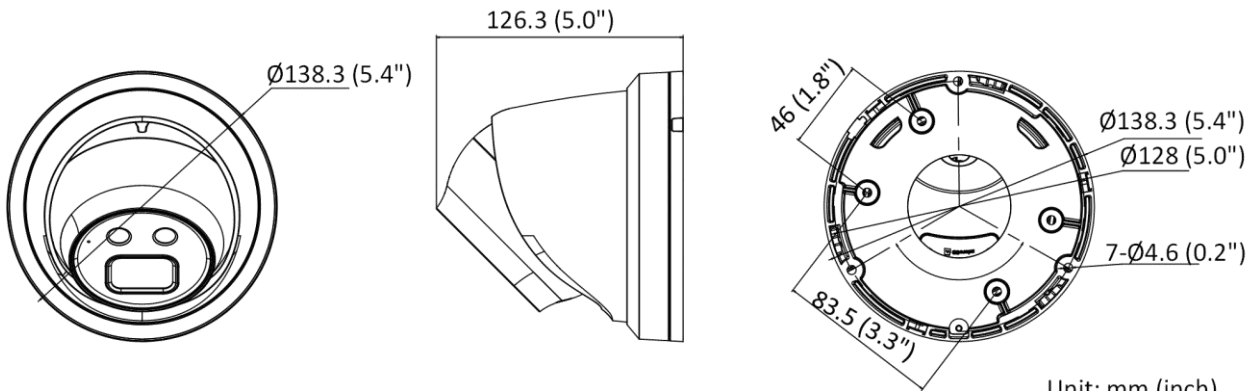

▪ **Dimension**

▪ **Accessory**

▪ **Optional**

DS-1276ZJ-SUS Corner Mount	DS-1275ZJ-SUS Vertical Pole Mount	DS-1271ZJ-140 Pendant Mount	DS-1273ZJ-140(BLACK) Wall Mount	DS-1273ZJ-140B Wall Mount
DS-1273ZJ-140 Wall Mount	DS-1280ZJ-PT6 Junction Box