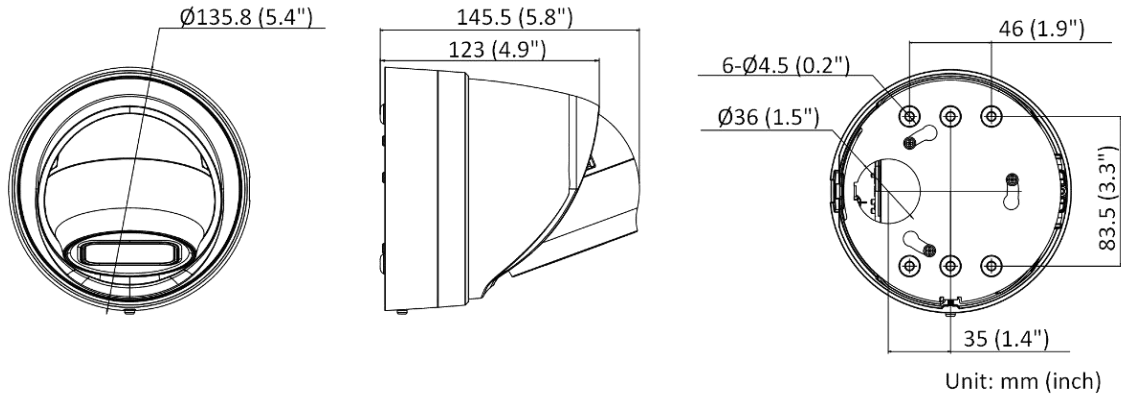

▪ **Available Model**

DS-2CD2H46G2-IZS (2.8 to 12 mm)

▪ **Dimension**

▪ **Accessory**

▪ **Optional**

DS-1476ZJ-SUS Corner Mount	DS-1473ZJ-135B Wall Mount	DS-1475ZJ-SUS Vertical Pole Mount	DS-1473ZJ-135 Wall Mount	DS-1471ZJ-135 Pendant Mount