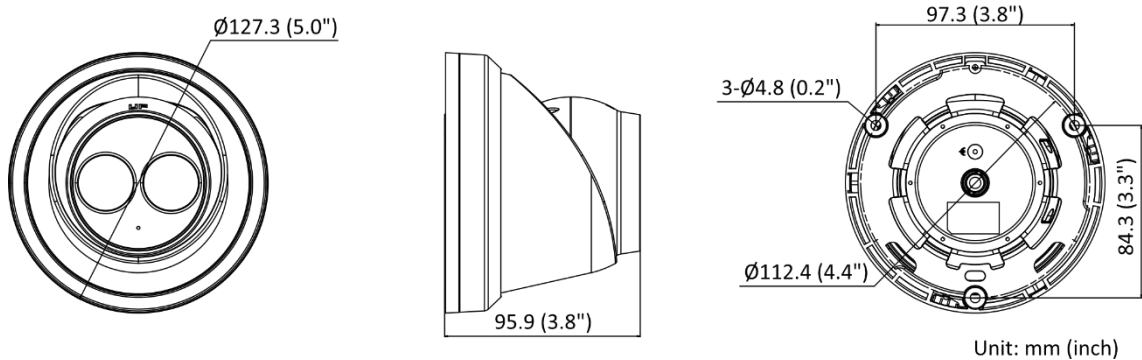

Level	Description
Top-level protection	Hikvision products at this level are equipped for use in areas where professional anti-corrosion protection is a must. Typical application scenarios include coastlines, docks, chemical plants, and more.
Moderate protection	Hikvision products at this level are equipped for use in areas with moderate anti-corrosion demands. Typical application scenarios include coastal areas about 2 kilometers (1.24 miles) away from coastlines, as well as areas affected by acid rain.
No specific protection	Hikvision products at this level are equipped for use in areas where no specific anti-corrosion protection is needed.

▪ Dimension

▪ Accessory

▪ Optional

DS-1271ZJ-130-TRL Pendant Mount	DS-1276ZJ-SUS (Black) Corner Mount	DS-1281ZJ-M (Black) Inclined Ceiling Mount	DS-1275ZJ-SUS Vertical Pole Mount	DS-1271ZJ-130-TRL (Black) Pendant Mount
DS-1280ZJ-DM8 (Black) Junction Box	DS-1281ZJ-M Inclined ceiling mount	DS-1273ZJ-130B-TRL Wall mount	DS-1276ZJ-SUS Corner mount	DS-1275ZJ-SUS (Black) Vertical Pole Mount