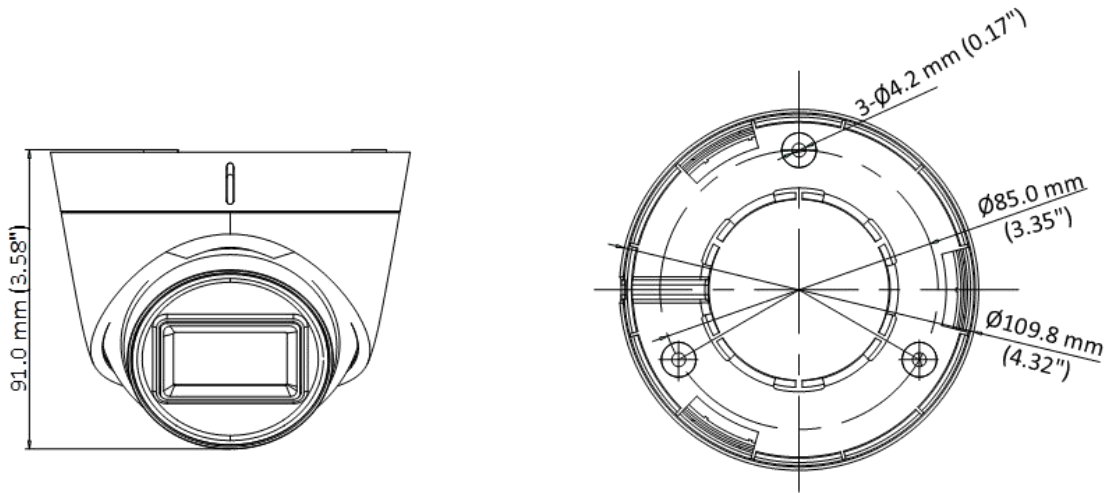

▪ **Dimension**

▪ **Accessory**

▪ **Optional**

DS-1280ZJ-TR13 Junction Box	DS-1275ZJ-SUS Vertical pole mount	DS-1280ZJ-S Junction Box	DS-1272ZJ-110-TRS Wall mount	DS-1276ZJ-SUS Corner mount
DS-1281ZJ-S Inclined ceiling mount