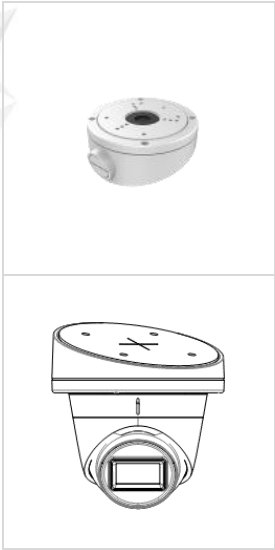

## DS-2CE78H0T-IT3E(C) 5 MP PoC Fixed Turret Camera

- High quality imaging with 5 MP, 2560 × 1944 resolution
- 2.8 mm and 3.6 mm fixed focal lens
- Up to 40 m IR distance for bright night imaging
- Water and dust resistant (IP67)

## ▪ Specification

Camera	
Image Sensor	5 MP CMOS
Max. Resolution	2560 (H) × 1944 (V)
Min. Illumination	0.01 Lux @ (F2.0, AGC ON), 0 Lux with IR
Shutter Time	PAL: 1/25 s to 1/50, 000 s NTSC: 1/30 s to 1/50, 000 s
Day & Night	ICR
Angle Adjustment	Pan: 0 to 360°, Tilt: 0 to 75°, Rotation 0 to 360°
Signal System	PAL/NTSC
Lens	
Lens Type	2.8 mm and 3.6 mm fixed focal lens
Focal Length & FOV	2.8 mm, horizontal FOV: 85°, vertical FOV: 63°, diagonal FOV: 110° 3.6 mm, horizontal FOV: 80°, vertical FOV: 63°, diagonal FOV: 105°
Lens Mount	M12
Image	
Image Parameters Switch	STD/HIGH-SAT
Image Settings	Brightness, Sharpness, Smart IR
Frame Rate	5 M @ 20 fps, 4 M @ 30 fps, 4 M @ 25 fps, 1080P @ 30 fps, 1080P @ 25 fps
Day/Night Mode	Auto/Color/BW (Black and White)
Wide Dynamic Range (WDR)	Digital WDR
Image Enhancement	DWDR, BLC, HLC, Global
Noise Reduction	2D DNR
White Balance	Auto/Manual
AGC	Yes
Interface	
Video Output	1 HD analog output
General	
Material	Front Cover: Plastic Main Body: Metal
Dimension	91.0 mm × Ø109.8 mm (3.58" × Ø4.32")
Weight	Approx. 326 g (0.72 lb.)
Operating Condition	-40 °C to 60 °C (-40 °F to 140 °F), humidity: 90% or less (non-condensation)
Communication	HIKVISION-C
Language	English
Power Supply	12 VDC ±25%/PoC.af <i>*You are recommended to use one power adapter for one camera, and use 2-pin power supply for long-distance power supply.</i>
Consumption	Max. 3 W
IR Range	Up to 40 m
Approval	
Protection	IP67

## ▪ Available Model

DS-2CE78HOT-IT3E(C)

▪ **Dimension**

▪ **Accessory**

▪ **Optional**

<b>DS-1280ZJ-TR13</b> Junction Box	<b>DS-1275ZJ-SUS</b> Vertical pole mount	<b>DS-1280ZJ-S</b> Junction Box	<b>DS-1272ZJ-110-TRS</b> Wall mount	<b>DS-1276ZJ-SUS</b> Corner mount
				
				
<b>DS-1281ZJ-S</b> Inclined ceiling mount				