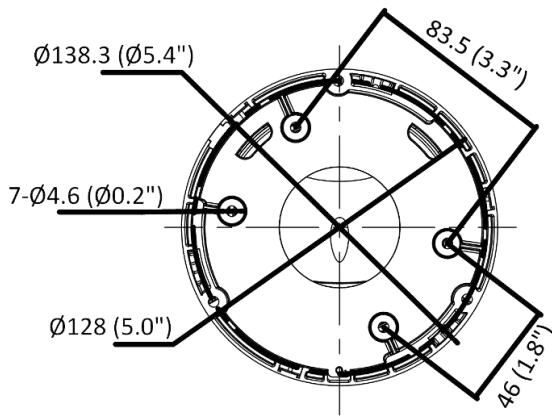

▪ **Available Model**

DS-2CD2346G2-ISU/SL (2.8/4/6 mm)

▪ **Dimension**

Unit: mm (inch)

▪ **Accessory**

▪ **Optional**

DS-1275ZJ-SUS Vertical Pole Mount	DS-1273ZJ-140B Wall Mount	DS-1273ZJ-140 Wall Mount	DS-1273ZJ-140(BLACK) Wall Mount	DS-1271ZJ-140 Pendant Mount
DS-1276ZJ-SUS Corner Mount	DS-1280ZJ-PT6 Junction Box