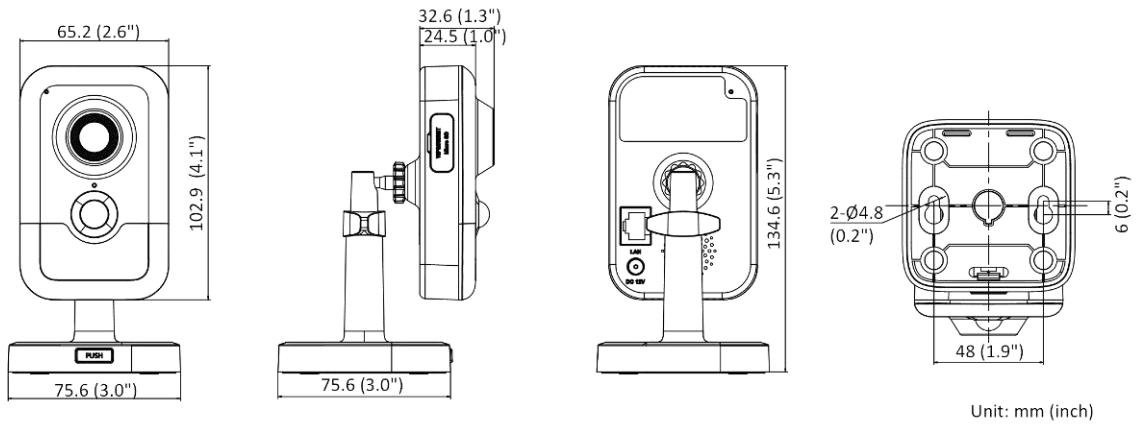

Web Client Language	33 languages English, Russian, Estonian, Bulgarian, Hungarian, Greek, German, Italian, Czech, Slovak, French, Polish, Dutch, Portuguese, Spanish, Romanian, Danish, Swedish, Norwegian, Finnish, Croatian, Slovenian, Serbian, Turkish, Korean, Traditional Chinese, Thai, Vietnamese, Japanese, Latvian, Lithuanian, Portuguese (Brazil), Ukrainian
General Function	Anti-flicker, heartbeat, password reset via email, pixelouther
Storage Conditions	-10 °C to 40 °C (14 °F to 104 °F). Humidity 95% or less (non-condensing)
Startup and Operating Conditions	-10 °C to 40 °C (14 °F to 104 °F). Humidity 95% or less (non-condensing)
Camera Material	Plastic
Camera Dimension	2 mm: 102.9 mm × 65.2 mm × 28.8 mm (4.1" × 2.6" × 1.1") 2.8 mm and 4 mm: 102.9 mm × 65.2 mm × 32.6 mm (4.1" × 2.6" × 1.3")
Package Dimension	150 mm × 125 mm × 99 mm (5.9" × 4.9" × 3.9")
Camera Weight	Approx. 120 g (0.3 lb.)
With Package Weight	Approx. 430 g (0.9 lb.)
Approval	
EMC	FCC SDoC (47 CFR Part 15, Subpart B); CE-EMC (EN 55032: 2015, EN 61000-3-2:2019, EN 61000-3-3:2013+A1:2019, EN 50130-4: 2011 +A1: 2014); KC (KN 32: 2015, KN 35: 2015)
Safety	UL (UL 62368-1); CB (IEC 62368-1:2014+A11); CE-LVD (EN 62368-1:2014/A11:2017)
Environment	CE-RoHS (2011/65/EU); WEEE (2012/19/EU); Reach (Regulation (EC) No 1907/2006)

▪ **Dimension**

2 mm Model

2.8 and 4 mm Model

Distributed by

**HIKVISION®****Headquarters**

No.555 Qianmo Road, Binjiang District,
Hangzhou 310051, China
T +86-571-8807-5998
overseasbusiness@hikvision.com

Hikvision USA
T +1-909-895-0400
sales.usa@hikvision.com