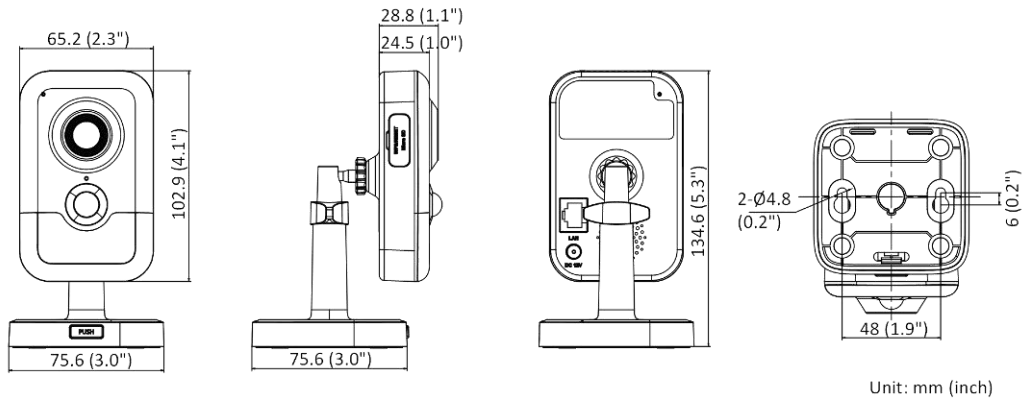

Web Client Language	33 languages English, Russian, Estonian, Bulgarian, Hungarian, Greek, German, Italian, Czech, Slovak, French, Polish, Dutch, Portuguese, Spanish, Romanian, Danish, Swedish, Norwegian, Finnish, Croatian, Slovenian, Serbian, Turkish, Korean, Traditional Chinese, Thai, Vietnamese, Japanese, Latvian, Lithuanian, Portuguese (Brazil), Ukrainian
General Function	Anti-flicker, heartbeat, password reset via email, pixelouther
Storage Conditions	-10 °C to 40 °C (14 °F to 104 °F). Humidity 95% or less (non-condensing)
Startup and Operating Conditions	-10 °C to 40 °C (14 °F to 104 °F). Humidity 95% or less (non-condensing)
Camera Material	Plastic
Camera Dimension	2 mm: 102.9 mm × 65.2 mm × 28.8 mm (4.1" × 2.6" × 1.1") 2.8 mm and 4 mm: 102.9 mm × 65.2 mm × 32.6 mm (4.1" × 2.6" × 1.3")
Package Dimension	150 mm × 125 mm × 99 mm (5.9" × 4.9" × 3.9")
Camera Weight	Approx. 120 g (0.3 lb.)
With Package Weight	Approx. 430 g (0.9 lb.)
Approval	
EMC	FCC SDoC (47 CFR Part 15, Subpart B); CE-EMC (EN 55032: 2015, EN 61000-3-2:2019, EN 61000-3-3:2013+A1:2019, EN 50130-4: 2011 +A1: 2014); KC (KN 32: 2015, KN 35: 2015)
Safety	UL (UL 62368-1); CB (IEC 62368-1:2014+A11); CE-LVD (EN 62368-1:2014/A11:2017)
Environment	CE-RoHS (2011/65/EU); WEEE (2012/19/EU); Reach (Regulation (EC) No 1907/2006)

▪ Available Model

DS-2CD2443G2-I (2/2.8/4 mm)

▪ Typical Application

Hikvision products are classified into three levels according to their anti-corrosion performance. Refer to the following description to choose for your using environment.

▪ **Dimension**

2 mm Model

2.8 and 4 mm Model

Distributed by

**HIKVISION®****Headquarters**

No.555 Qianmo Road, Binjiang District,
Hangzhou 310051, China
T +86-571-8807-5998
overseasbusiness@hikvision.com

Hikvision USA
T +1-909-895-0400
sales.usa@hikvision.com