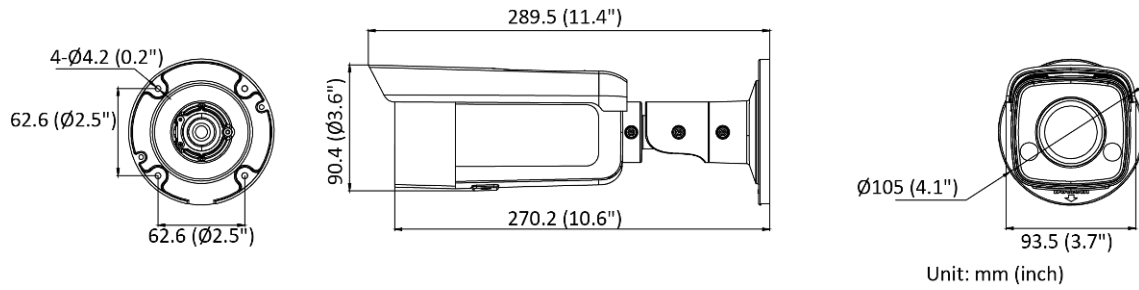

▪ **Available Model**

DS-2CD2T43G2-L (2.8)

▪ **Dimension**

▪ **Accessory**

▪ **Optional**

DS-1280ZJ-S Junction Box	DS-1260ZJ Junction Box	DS-1275ZJ-S-SUS Vertical Pole Mount