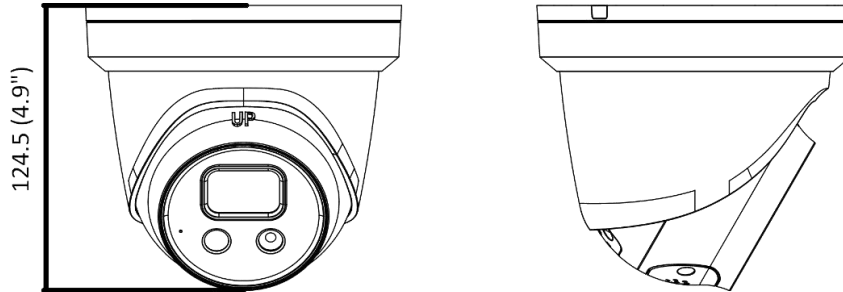

▪ **Available Model**

DS-2CD2346G2-ISU/SL (2.8/4/6 mm)

▪ **Dimension**

Unit: mm (inch)

▪ **Accessory**

▪ **Optional**

DS-1275ZJ-SUS Vertical Pole Mount	DS-1273ZJ-140B Wall Mount	DS-1273ZJ-140 Wall Mount	DS-1273ZJ-140(BLACK) Wall Mount	DS-1271ZJ-140 Pendant Mount
DS-1276ZJ-SUS Corner Mount	DS-1280ZJ-PT6 Junction Box