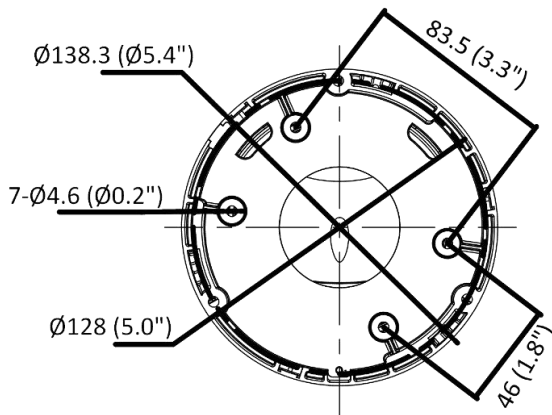

▪ **Available Model**

DS-2CD2346G2-ISU/SL (2.8/4/6 mm)

▪ **Dimension**

Unit: mm (inch)

▪ **Accessory**

▪ **Optional**

DS-1275ZJ-SUS Vertical Pole Mount	DS-1273ZJ-140B Wall Mount	DS-1273ZJ-140 Wall Mount	DS-1273ZJ-140(BLACK) Wall Mount	DS-1271ZJ-140 Pendant Mount
DS-1276ZJ-SUS Corner Mount	DS-1280ZJ-PT6 Junction Box