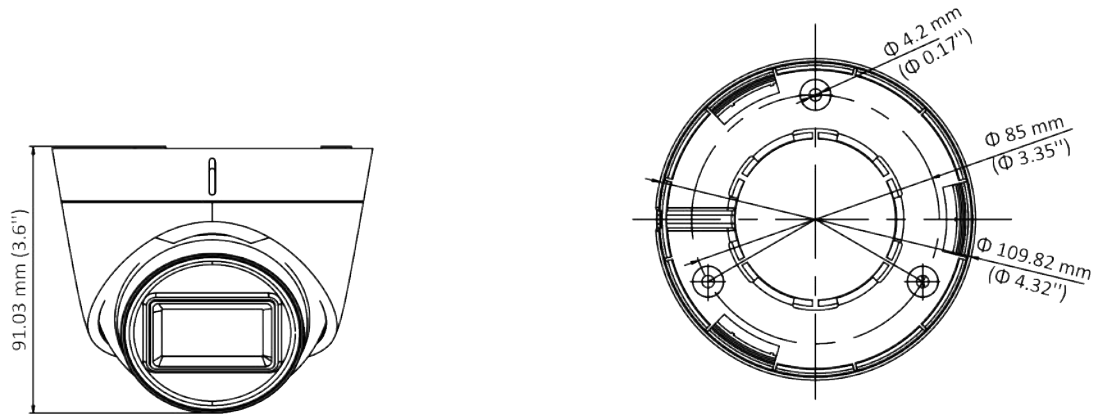

DS-2CE78H0T-IT3F(C) 5 MP Camera

- 5 MP, 2560 × 1944 resolution
- 2.8 mm, 3.6 mm, 6 mm, 8 mm, 12 mm fixed focal lens
- Smart IR, up to 40 m IR distance
- 4 in 1 video output (switchable TVI/AHD/CVI/CVBS)
- IP67

Specification

Camera	
Image Sensor	5 MP CMOS
Signal System	PAL/NTSC
Resolution	2560 (H) × 1944 (V)
Frame Rate	TVI: 5M@20fps, 4M@30fps, 4M@25fps, 1080p@30fps, 1080p@25fps AHD: 5M@20fps, 4M@30fps, 4M@25fps CVI: 4M@30fps, 4M@25fps CVBS: PAL/NTSC
Min. illumination	0.01 Lux@(F1.2, AGC ON), 0 Lux with IR
Shutter Time	PAL: 1/25 s to 1/50, 000 s NTSC: 1/30 s to 1/50, 000 s
Lens	2.8 mm, 3.6 mm, 6 mm, 8 mm, 12 mm fixed lens
Field of View	2.8 mm, horizontal FOV: 85°, vertical FOV: 63°, diagonal FOV: 110° 3.6 mm, horizontal FOV: 80°, vertical FOV: 63°, diagonal FOV: 105° 6 mm, horizontal FOV: 57°, vertical FOV: 43°, diagonal FOV: 72° 8 mm, horizontal FOV: 41°, vertical FOV: 31°, diagonal FOV: 52° 12 mm, horizontal FOV: 26°, vertical FOV: 19°, diagonal FOV: 32°
Lens Mount	M12
Day & Night	ICR
WDR (Wide Dynamic Range)	Digital WDR
Angle Adjustment	Pan: 0 to 360°, Tilt: 0 to 75°, Rotation: 0 to 360°
Menu	
Image Mode	STD/HIGH-SAT
AGC	Yes
Day/Night Mode	Auto/Color/BW (Black and White)
White Balance	Auto/Manual
AE (Auto Exposure) Mode	DWDR/BLC/HLC/Global
Noise Reduction	2D DNR
Language	English
Function	Brightness, Sharpness, Mirror, Smart IR
Interface	
Video Output	Switchable TVI/AHD/CVI/CVBS
General	
Operating Conditions	-40 °C to 60 °C (-40 °F to 140 °F), humidity 90% or less (non-condensing)
Power Supply	12 VDC ± 25%
Power Consumption	Max. 4.3 W
Protection Level	IP67
Material	Front Cover: Plastic Main Body: Metal

General	
IR Range	Up to 40 m
Communication	HIKVISION-C
Dimensions	Φ 109.82 mm × 91.03 mm (Φ 4.32" × 3.6")
Weight	Approx. 303 g (0.67 lb.)

Available Model

DS-2CE78H0T-IT3F(C)

Dimension

Accessory

DS-1272ZJ-110-TRS
Wall Mount