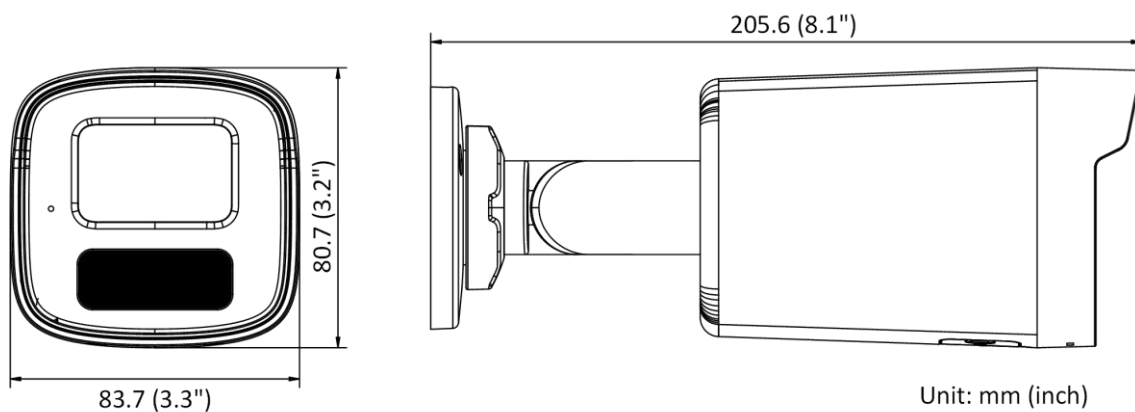

Safety	UL: UL 62368-1; CB: IEC 62368-1: 2014+A11; CE-LVD: EN 62368-1: 2014/A11: 2017; BIS: IS 13252 (Part 1): 2010/ IEC 60950-1: 2005
Environment	CE-RoHS: 2011/65/EU; WEEE: 2012/19/EU; Reach: Regulation (EC) No 1907/2006
Protection	IP67: IEC 60529-2013

▪ Available Model

DS-2CD1T47G0-L (4/6 mm)

DS-2CD1T47G0-LUF (4/6 mm)

▪ Typical Application

Hikvision products are classified into three levels according to their anti-corrosion performance. Refer to the following description to choose for your using environment.

This model has NO SPECIFIC PROTECTION.

Level	Description
Top-level protection	Hikvision products at this level are equipped for use in areas where professional anti-corrosion protection is a must. Typical application scenarios include coastlines, docks, chemical plants, and more.
Moderate protection	Hikvision products at this level are equipped for use in areas with moderate anti-corrosion demands. Typical application scenarios include coastal areas about 2 kilometers (1.24 miles) away from coastlines, as well as areas affected by acid rain.
No specific protection	Hikvision products at this level are equipped for use in areas where no specific anti-corrosion protection is needed.

▪ Dimension

▪ Accessory

▪ Optional