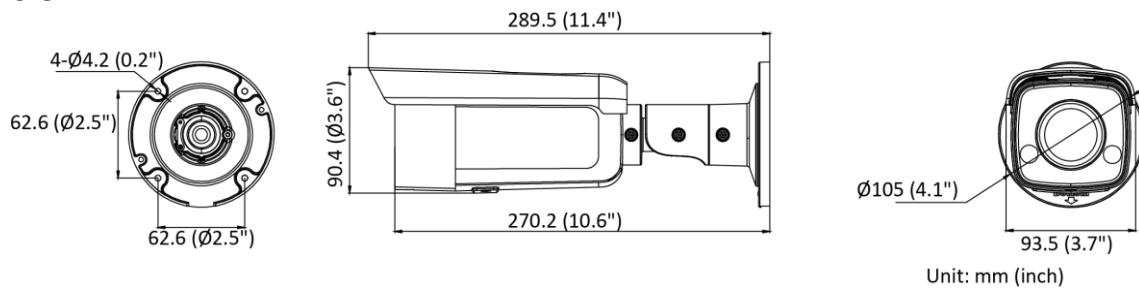

▪ **Typical Application**

Hikvision products are classified into three levels according to their anti-corrosion performance. Refer to the following description to choose for your using environment.

This model has NO SPECIFIC PROTECTION.

Level	Description
Top-level protection	Hikvision products at this level are equipped for use in areas where professional anti-corrosion protection is a must. Typical application scenarios include coastlines, docks, chemical plants, and more.
Moderate protection	Hikvision products at this level are equipped for use in areas with moderate anti-corrosion demands. Typical application scenarios include coastal areas about 2 kilometers (1.24 miles) away from coastlines, as well as areas affected by acid rain.
No specific protection	Hikvision products at this level are equipped for use in areas where no specific anti-corrosion protection is needed.

▪ **Dimension**