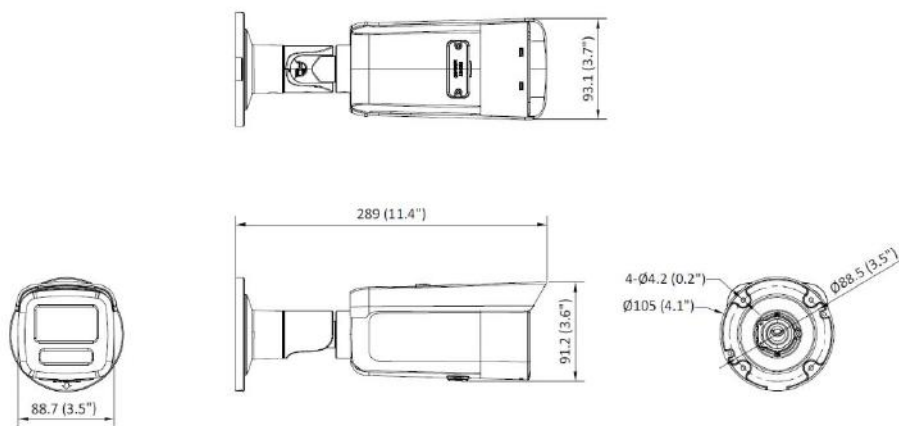

General	
Power	2I: 12 VDC \pm 25%, 0.63 A, max. 7.6 W, \varnothing 5.5 mm coaxial power plug, reverse polarity protection, PoE: 802.3af, Class 3, 36 V to 57 V, 0.25 A to 0.16 A, max. 9 W; 4I: 12 VDC \pm 25%, 0.88 A, max. 10.6 W, \varnothing 5.5 mm coaxial power plug, reverse polarity protection, PoE: 802.3af, Class 3, 36 V to 57 V, 0.34 A to 0.21 A, max. 12 W
Material	Front cover: metal, back cover: metal
Dimension	289 mm \times 93.1 mm \times 91.2 mm (11.4" \times 3.7" \times 3.6")
Package Dimension	386 mm \times 156 mm \times 155 mm (15.2" \times 6.2" \times 6.2")
Weight	Approx. 1100 g (2.4 lb.)
With Package Weight	Approx. 1599 g (3.5 lb.)
Storage Conditions	-30 °C to 60 °C (-22 °F to 140 °F). Humidity 95% or less (non-condensing)
Startup and Operating Conditions	-30 °C to 60 °C (-22 °F to 140 °F). Humidity 95% or less (non-condensing)
Language	33 languages: English, Russian, Estonian, Bulgarian, Hungarian, Greek, German, Italian, Czech, Slovak, French, Polish, Dutch, Portuguese, Spanish, Romanian, Danish, Swedish, Norwegian, Finnish, Croatian, Slovenian, Serbian, Turkish, Korean, Traditional Chinese, Thai, Vietnamese, Japanese, Latvian, Lithuanian, Portuguese (Brazil), Ukrainian
General Function	Heartbeat, anti-flicker, password reset via email, pixel counter
Approval	
EMC	FCC: 47 CFR Part 15, Subpart B, CE-EMC: EN 55032: 2015, EN 61000-3-2:2019, EN 61000-3-3: 2013+A1:2019, EN 50130-4: 2011 +A1: 2014, IC: ICES-003: Issue 7, KC: KN32: 2015, KN35: 2015
Safety	UL: UL 62368-1, CE-LVD: EN 62368-1: 2014/A11: 2017
Environment	CE-RoHS: 2011/65/EU, WEEE: 2012/19/EU, Reach: Regulation (EC) No 1907/2006
Protection	IP67: IEC 60529-2013

▪ Dimension

Unit:mm (inch)

▪ Accessory

▪ Optional

DS-1280ZJ-S Junction Box	DS-1275ZJ-SUS Vertical Pole Mount	DS-1260ZJ-AC#SA Junction Box	DS-1260ZJ Junction Box	DS-1276ZJ-SUS Corner Mount
				
DS-1275ZJ-S-SUS Vertical Pole Mount				
				