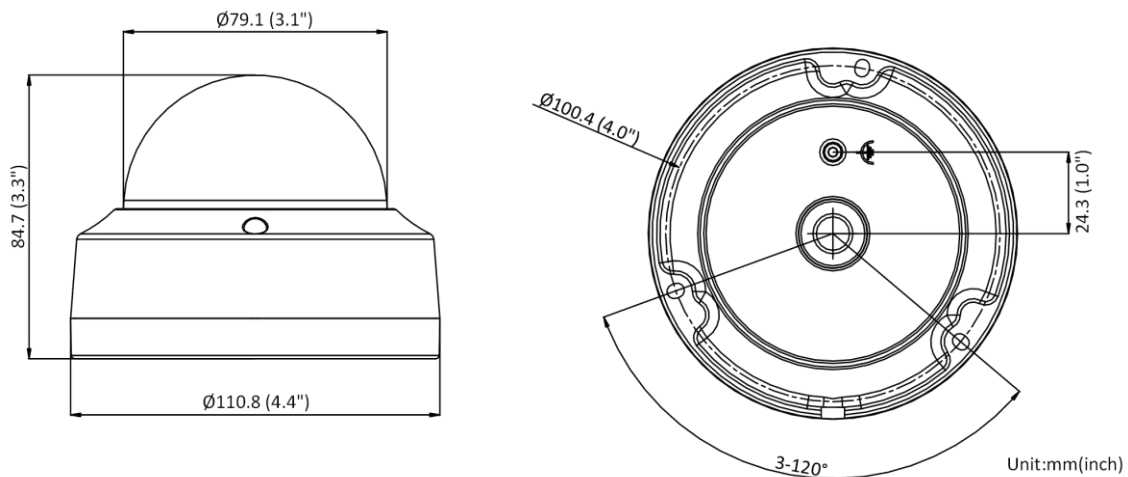

▪ Typical Application

Hikvision products are classified into three levels according to their anti-corrosion performance. Refer to the following description to choose for your using environment.

This model has NO SPECIFIC PROTECTION.

Level	Description
Top-level protection	Hikvision products at this level are equipped for use in areas where professional anti-corrosion protection is a must. Typical application scenarios include coastlines, docks, chemical plants, and more.
Moderate protection	Hikvision products at this level are equipped for use in areas with moderate anti-corrosion demands. Typical application scenarios include coastal areas about 2 kilometers (1.24 miles) away from coastlines, as well as areas affected by acid rain.
No specific protection	Hikvision products at this level are equipped for use in areas where no specific anti-corrosion protection is needed.

▪ Dimension

▪ Accessory

▪ Optional

DS-1272ZJ-110B Wall Mount	DS-1280ZJ-DM18 Junction Box	DS-1276ZJ-SUS(Black) Corner Mount	DS-1275ZJ-SUS Vertical Pole Mount	DS-1272ZJ-110B(Black)
DS-1250ZJ Rain Shade	DS-1250ZJ(Black) Rain Shade	DS-1276ZJ-SUS Corner Mount	DS-1275ZJ-SUS(Black) Vertical Pole Mount	DS-1272ZJ-110 Wall Mount