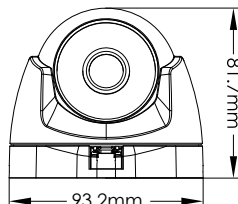

# HD ANALOG IR DOME CAMERA FIXED LENS

DI-350A36

<b>MODEL</b>	<b>DI-350A36</b>
Image Sensor	1/2.7" CMOS
Image Format	5MP - 4:3 / 4MP - 16:9
Effective Pixels	2592(H)×1944(V)
Scanning System	Progressive
Resolution	5MP: 2592x1944 @ 20FPS, 4MP: 2560x1440 @25/30FPS
Min. Illumination	0.01Lux (0 Lux with IR on)
Day & Night	True Day&Night (ICR)
IR LED	2 LED Array (20m)
OSD Menu	Available via CoC Only
CoC Support	Yes
Day & Night Mode	EXT, Color, B&W, Auto
Backlight Compensation	Off / BLC
S/N Ratio	≥35dB (AGC Off)
White Balance	ATW, Manual
Noise Reduce	2D-DNR
Video Output	5MP / 4MP (Selectable by OSD Menu) AHD/TVI/CVI (4MP Only)/ CVBS + PAL/NTSC (Selectable by DIP Switch on cable)
Defog	Not Available
Privacy Mask	Not Available
Motion Detection	Not Available
D-Effect	Mirror
Lens (Field of View)	3.6mm (74°)
Power	DC12V±10%, ~280mA
Operation Temp.	-30°C~+50°C
Waterproof	IP66
Dimension	104*82*93.2mm
Net weight	270g

True Day & Night – ICR

IR Range: 20m (2 Array LED)

IP66

CoC Support

Weight: 270g

Junction Box (PR-B37JB)  
is available

DIP Switch for Output Selection