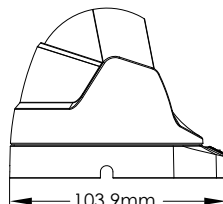

# HD ANALOG IR DOME CAMERA FIXED LENS

DI-350A36

<b>MODEL</b>	<b>DI-350A36</b>
Image Sensor	1/2.7" CMOS
Image Format	5MP - 4:3 / 4MP - 16:9
Effective Pixels	2592(H)×1944(V)
Scanning System	Progressive
Resolution	5MP: 2592x1944 @ 20FPS, 4MP: 2560x1440 @25/30FPS
Min. Illumination	0.01Lux (0 Lux with IR on)
Day & Night	True Day&Night (ICR)
IR LED	2 LED Array (20m)
OSD Menu	Available via CoC Only
CoC Support	Yes
Day & Night Mode	EXT, Color, B&W, Auto
Backlight Compensation	Off / BLC
S/N Ratio	≥35dB (AGC Off)
White Balance	ATW, Manual
Noise Reduce	2D-DNR
Video Output	5MP / 4MP (Selectable by OSD Menu) AHD/TVI/CVI (4MP Only)/ CVBS + PAL/NTSC (Selectable by DIP Switch on cable)
Defog	Not Available
Privacy Mask	Not Available
Motion Detection	Not Available
D-Effect	Mirror
Lens (Field of View)	3.6mm (74°)
Power	DC12V±10%, ~280mA
Operation Temp.	-30°C~+50°C
Waterproof	IP66
Dimension	104*82*93.2mm
Net weight	270g

## Main Features:

Sensor: 1/2.7", 5 Mega-Pixel

Selectable Output:

5MP: AHD / TVI

4MP: AHD / CVI / TVI

CVBS

PAL/NTSC

Lens: 3.6mm Mega-Pixel Fixed

True Day & Night – ICR

IR Range: 20m (2 Array LED)

IP66

CoC Support

Weight: 270g

Junction Box (PR-B37JB)  
is available

DIP Switch for Output Selection