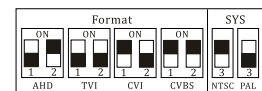

True Day & Night – ICR

IR Range: 20m (2 Array LED)

IP66

CoC Support

Weight: 270g

Junction Box (PR-B37JB)  
is available

DIP Switch for Output Selection