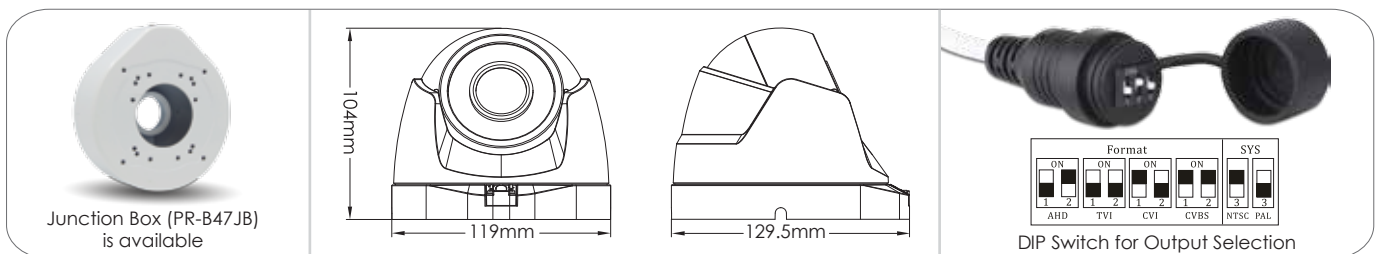

# HD ANALOG IR MOTORIZED VF DOME CAMERA

DI-350AU-MVF

<b>MODEL</b>	<b>DI-350AU-MVF</b>
Image Sensor	1/2.8" CMOS
Image Format	16:9
Effective Pixels	2592(H)×1944(V)
Scanning System	Progressive
Resolution	Digital: 2560x1936 / Analog:960H
Min. Illumination	0.01Lux (0 Lux with IR on)
Day & Night	True Day&Night (ICR)
IR LED	3 LED Array (25m)
OSD Menu	Available
CoC Support	Yes
Day & Night Mode	EXT, Color, B&W, Auto
Backlight Compensation	Off/BLC/True WDR (120dB)
S/N Ratio	≥35dB (AGC Off)
White Balance	Auto, Manual
Noise Reduce	2D-DNR
Video Output	AHD / CVI (4MP Only) / TVI / CVBS + PAL/NTSC (Selectable by DIP switch)
Defog	No
Privacy Mask	No
Motion Detection	No
D-Effect	Mirror
Lens (Field of View)	2.8-12mm Motorized with Auto-Focus (90°-34°)
Power	DC12V±10%, ~400mA
Operation Temp.	-30°C~+50°C
Waterproof	IP66
Dimension	129.5*90*119mm
Net weight	476g

## Main Features:

- Sensor: 1/2.8" CMOS, 5 Mega-Pixel
- Video Output: AHD / CVI / TVI / Analog
- Lens: 2.8-12mm Motorized with Auto Focus
- True Day & Night – ICR
- True WDR
- IR Range: 25m (3 Array LED)
- IP66
- CoC Support
- Weight: 476g
- Power: DC 12V, ~400mA

Junction Box (PR-B47JB) is available

DIP Switch for Output Selection