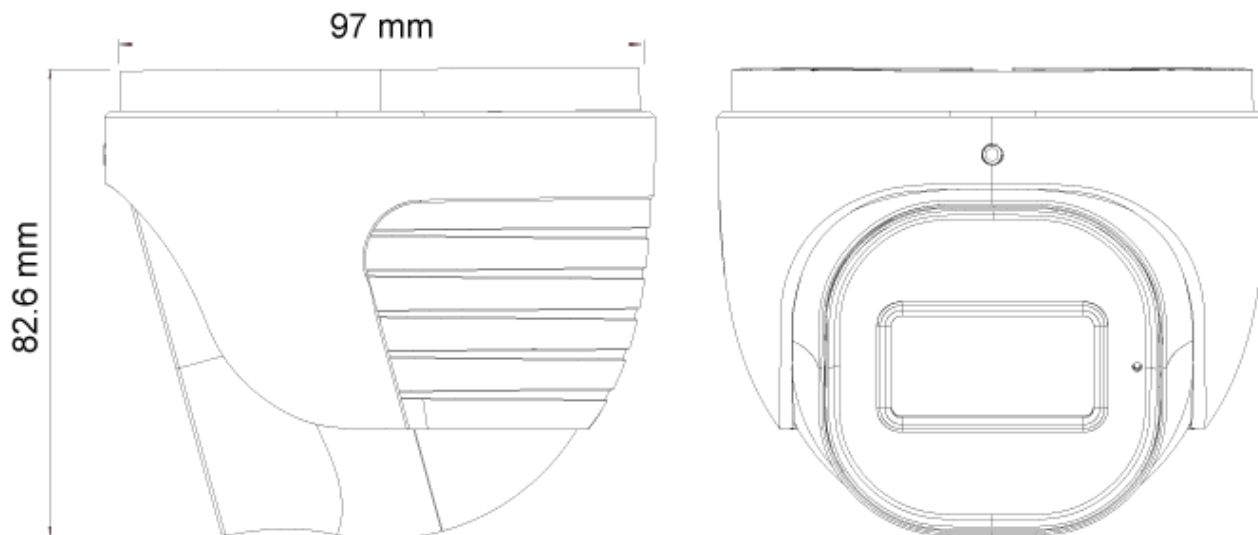

DIMENSIONS

ACCESSORIES

PR-JB12IP66

PR-JB12IP64

PR-WB-A