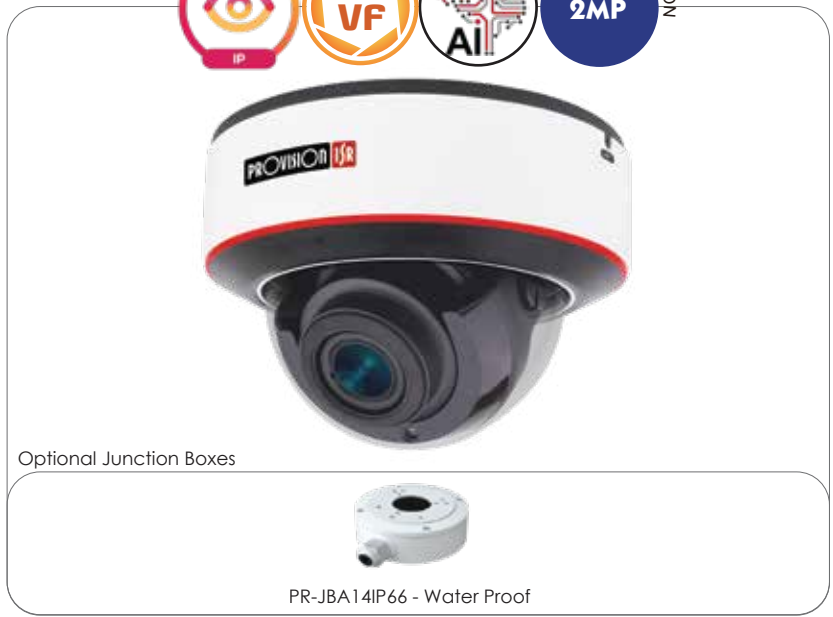

# 40M IR MVF LENS VANDAL PROOF DOME CAMERA

DAI-320IPE-MVF

1/2.8" CMOS Sensor  
2 Mega-Pixel  
True Day & Night (IR Cut Removable)  
H.265 (HEVC) Compression  
0 Lux (IR On) Min. Illumination

ONVIF  
True WDR  
3D Noise Reduction  
Motion Detection and Privacy Masking  
AI Analytics (DDA + Face Detection)

## Specifications

Camera	Video	Model	DAI-320IPE-MVF
		Image Sensor	1/2.8" CMOS (16:9)
		Effective Pixels	1920x1080
		Electronic Shutter	1/25s ~ 1/100000s
		Frame Rate	1-25/30FPS
		Day & Night	ICR
		Min. Illumination	Day: 0.1lux / Night: 0.005lux (@F1.6, AGC On) 0lux with IR on
	Audio	Audio compression	G.711A/G.711U
		Communication	Two-way Audio
	Image Processing	Image Settings	AWB, AGC Adjustable, Exposure Mode (Auto) Sharpness, Saturation, Brightness & Contrast Adjustable
		Image Enhancement	True WDR (120dB), BLC, HLC, ROI
		Noise Reduction	3D-DNR
		Image Orientation	Mirror/Flip
		Privacy Zone	Yes
		Motion Detection	Yes
Compression	Analytics	Object Detection (Sterile Area, Line Crossing, Object Counting), Face Detection (10 Faces per frame), Camera Tampering	
	Video Compression	H.265S/H.264S*, H.265+/H.264+/H.265/H.264/MJPEG**	
	Resolution	2MP / 1MP / D1 (704x576) / QVGA (480x240) / CIF (352x288)	
	Multi-Stream	Master Stream: 2MP (1920x1080) / 1MP (1280x720) (1~30fps) Sub-Stream: 1MP/QVGA/D1/CIF	
	Bit rate	64Kbps ~ 4Mbps@H.265 / 64Kbps ~ 6Mbps@H.264	
	Encode Mode	VBR/CBR	
	Image Quality	Five levels under VBR; Free adjustment under CBR	