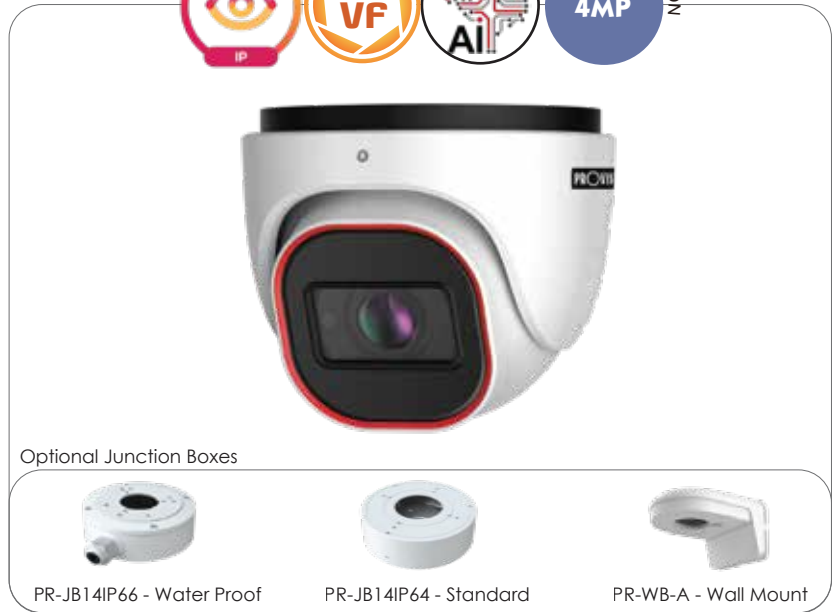

40M IR MVF LENS DOME CAMERA

DI-340IPE-MVF

1/2.9" CMOS Sensor
2 Mega-Pixel
True Day & Night (IR Cut Removable)
H.265 (HEVC) Compression
0 Lux (IR On) Min. Illumination

ONVIF
Digital WDR
3D Noise Reduction
Motion Detection and Privacy Masking
Basic Analytics

Housing	IR Distance	40m (3 High Power IR LED)
	Lens (Field of View)	2.8-12mm MVF with Auto Focus (94.3°-29.9°)
	Iris	DC Iris
	Lens Mount	Ø14 Mount
	Protection Rate	Water Proof: IP67
	Bracket	3-Axis Bracket
Connectivity	Dimensions	Ø113mm×99.6mm
	Weight(gross)	~640g
	Network	RJ45 (+PoE)
	Power	DC Socket
	Analog Video Output	No
	Audio Connectivity	Built-In Microphone + Audio Input
Network	SD Card	Event/Schedule based Main/Sub-Stream recording (Up to 128Gb)
	Hard Reset Button	Yes
	Alarm	No
	Remote Monitoring	IE Browsing, CMS Software, Provision Cam2 Mobile App
	User Access	Supports simultaneous monitoring for up to 10 users with multi-stream real time transmission
	Network Protocol	IPv4, IPv6, TCP, UDP, DHCP, NTP, DDNS, 802.1X, RTSP, Multicast, UPnP, Email, FTP, HTTPS, QoS, P2P
Others	ONVIF	Yes
	Ethernet	100Mbps
	PoE	Yes
Power Supply	DC12V/~900mA / PoE/~10W	
Work Environment	-30°C~60°C, 10%~90% Humidity	