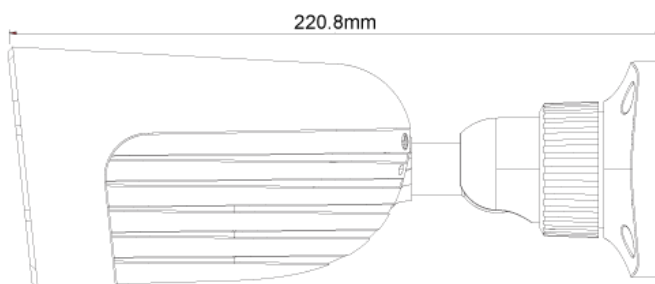

DIMENSIONS

DIP Switch for Output Selection