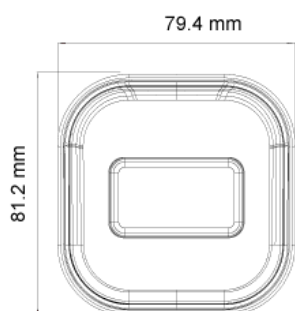

SPECIFICATIONS

| | |
|------------------------|--|
| Image Sensor | 1/2.7" 5MP Sensor |
| Image Format | 5MP - 4:3. 4MP - 16:9 |
| Effective Pixels | 2608x1960 |
| Scanning System | Progressive |
| Resolution | 5MP: 2592x1944 AHD/TVI 4MP: 2560x1440 AHD/TVI/CVI CVBS: 700TVL |
| FPS | 25/30FPS |
| Min. Illumination | Color: 0.01lux @F1.2, AGC ON B/W: 0lux with IR |
| D&N | True Day&Night-ICR |
| IR LED | 2 LED Array (40m) |
| OSD Menu | Available via CoC Only |
| CoC Support | Yes |
| Day & Night Mode | Ext/Auto/Day/Night |
| Backlight Compensation | BLC |
| S/N Ratio | ≥52dB (AGC OFF) |
| White Balance | Auto / Auto->Set |
| Noise Reduction | 3D-DNR |
| Video Output | 5MP / 4MP (Selected by OSD Menu) AHD/TVI/CVI/CVBS + PAL/NTSC (Selected by DIP Switch) |
| Privacy Mask | No |
| D-Effect | Mirror + Flip |
| WDR | Digital |
| Lens (Field Of View) | 2.8-12mm Mega-Pixel Vari-Focal)84°-32°) |
| Power | DC12V/560mA |
| Operation Temperature | -30° ~ 50°, 10% ~ 90% humidity |
| Protection Rate | IP67 |
| Dimensions | 220.8*79.4*81.2mm |
| Net Weight | 700g |
| Junction Box | PR-JB12IP66 - PR-JB12IP64 |

DIMENSIONS

DIP Switch for Output Selection

ACCESSORIES

PR-JB12IP66
Small Water-proof Junction Box

PR-JB12IP64
Small Junction Box