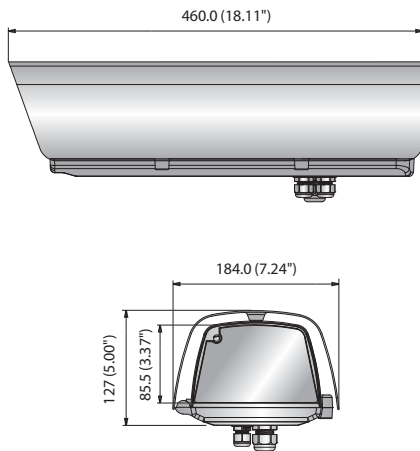

SHB-4301H2

Housing for Fixed Camera

Dimensions

Unit: mm (inch)

		SHB-4301H2
Purpose		Outdoor Housing
Product Name		Box Camera Housing
Features		Dustproof, Waterproof, IP66
Material		Aluminium Die-Casting ADC 12
Use Condition		-50°C ~ +50°C
Weight		3.7kg (8.16lb)(without Bracket)
Input Power		AC230V
Power Consumption	Fan	5W
	Defroster	10W
	Heater	20W * 2ea
Operation Temperature	Fan	45°C ± 5°C ON
	Defroster	Always ON
	Heater1	-5°C ± 5°C ON
	Heater2	5°C ± 5°C ON
Dimension	Outside	184mm(W) X 127mm(H) X 460mm(D) (7.24 X 5.00 X 18.11")
	Inside	99mm(W) X 80mm(H) X 190mm(D) (3.90 X 3.15 X 7.48")
Color		Ivory
Accessories	Housing	¼" -20X3/8" Screw (x2), Spring Washer (x1) Flat Washer (x1), Wrench(x1)
	Bracket	¼" x 1/2" Screw (x4)

* Wisenet is the proprietary brand of Hanwha Techwin formerly known as Samsung Techwin.

SHB-4301HP

Housing for Fixed Camera

Dimensions

Unit: mm (inch)

		SHB-4301HP
Purpose		Outdoor Housing
Product Name		Box Camera Housing
Features		PoE function, Dustproof, Waterproof, IP66
Material		Aluminium Die-Casting ADC 12
Use Condition		-35°C ~ +50°C
Weight		2.5kg (5.51lb)(without Bracket)
Input Power		DC 12V (Min 30W) & PoE Power (IEEE802.3at)
Output Power	Fan	2W
	Defroster	5W
	Heater	5~9W
Operation Temperature	Fan	UP 35°C± 2°C ON / Under .30°C± 2°C OFF
	Defroster	Always ON
	Heater1	Under 5°C± 5°C ON / Up .15°C± 5°C OFF
Dimension	Outside	184mm(W) X 127mm(H) X 460mm(D) (7.24 X 5.00 X 18.11")
	Inside	99mm(W) X 80mm(H) X 250mm(D) (3.90 X 3.15 X 9.84")
Color		Ivory
Accessories	Housing	¼" -20X3/8" Screw (x2), Spring Washer (x1)
		Flat Washer (x1), Wrench(x1)
		Gland Cable Cap (x2)
Bracket		¼" x 1/2" Screw (x4)