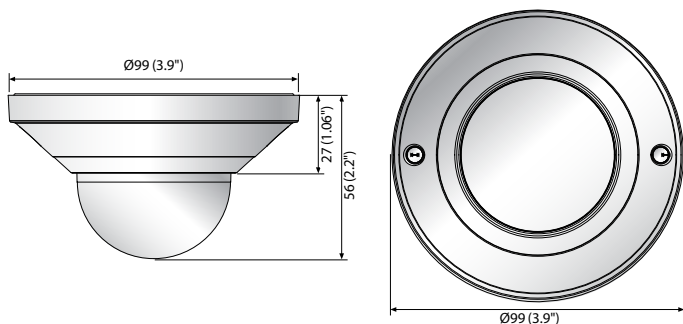

## Key Features

- Max. 2Megapixel (1920 x 1080) resolution
- 2.8mm/4mm fixed lens
- 0.1Lux (Color), WDR (120dB)
- Max. 30fps@2MP (H.265 / H.264)
- H.265, H.264, MJPEG codec support, Multiple streaming
- Tampering, Motion detection, Defocus detection
- Micro SD / SDHC / SDXC memory slot (Max. 128GB)
- Hallway view, WiseStream II support
- LDC, PoE

## Dimensions

Unit: mm (inch)