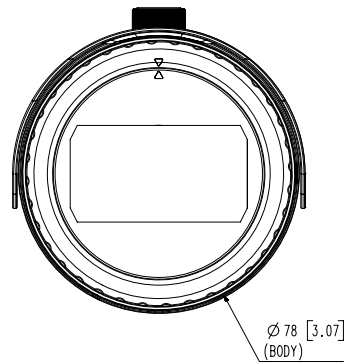

4	QNO-7082R/QNO-6084R	'20.05.31
3	QNO-6083R	'19.04.19
2	QNO-6082R	'19.04.19
1	HCO-6080R	'17.08.04
No.	MODEL NAME	DATE

Unit:mm[inch] SCALE:1/1 Hanwha Techwin

A2

© Hanwha Techwin Co.,Ltd. All rights reserved.