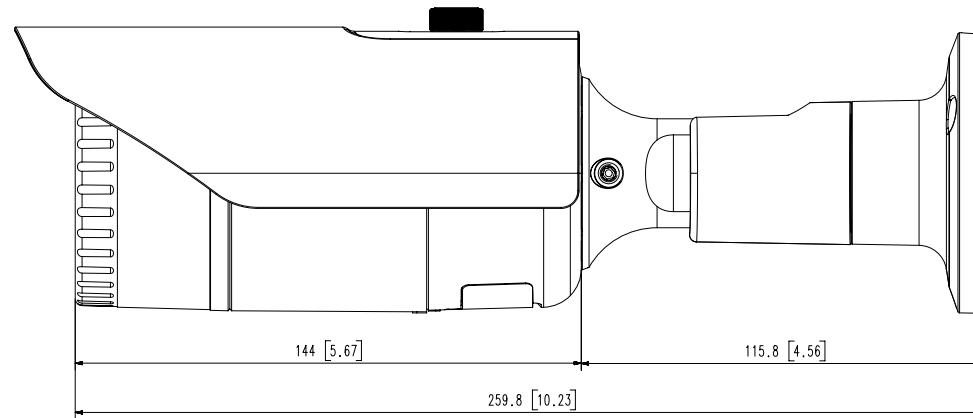

4	QNO-7082R/QNO-6084R	'20.05.31
3	QNO-6083R	'19.04.19
2	QNO-6082R	'19.04.19
1	HCO-6080R	'17.08.04
No.	MODEL NAME	DATE

Unit:mm[inch] SCALE:1/1 Hanwha Techwin

A2

© Hanwha Techwin Co.,Ltd. All rights reserved.