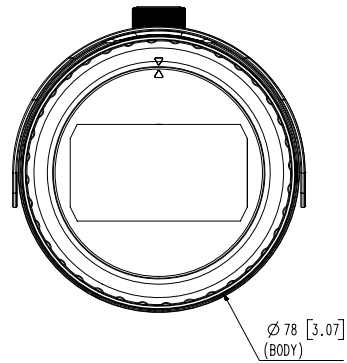

4	QNO-7082R/QNO-6084R	'20.05.31
3	QNO-6083R	'19.04.19
2	QNO-6082R	'19.04.19
1	HCO-6080R	'17.08.04
No.	MODEL NAME	DATE

Unit:mm[inch] SCALE:1/1 Hanwha Techwin