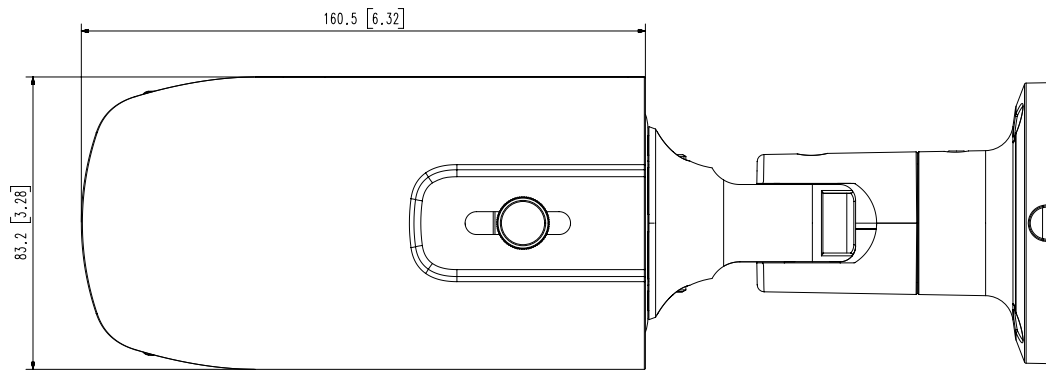

4	QNO-7082R/QNO-6084R	'20.05.31
3	QNO-6083R	'19.04.19
2	QNO-6082R	'19.04.19
1	HCO-6080R	'17.08.04
No.	MODEL NAME	DATE

Unit:mm[inch] SCALE:1/1 Hanwha Techwin

A2

© Hanwha Techwin Co.,Ltd. All rights reserved.