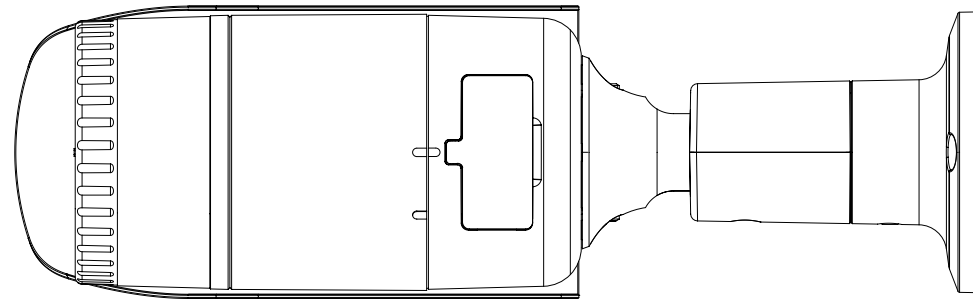

4	QNO-7082R/QNO-6084R	'20.05.31
3	QNO-6083R	'19.04.19
2	QNO-6082R	'19.04.19
1	HCO-6080R	'17.08.04
No.	MODEL NAME	DATE

Unit:mm[inch] SCALE:1/1 Hanwha Techwin

A2

© Hanwha Techwin Co.,Ltd. All rights reserved.