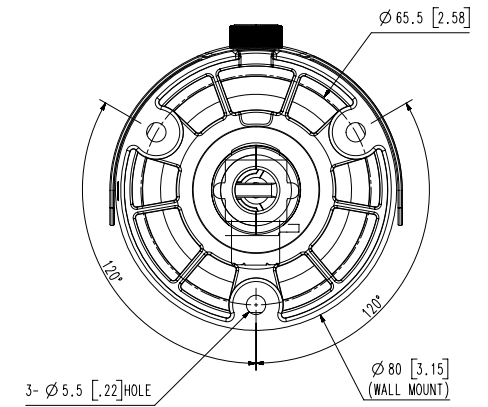

4	QNO-7082R/QNO-6084R	'20.05.31
3	QNO-6083R	'19.04.19
2	QNO-6082R	'19.04.19
1	HCO-6080R	'17.08.04
No.	MODEL NAME	DATE

Unit:mm[inch] SCALE:1/1 Hanwha Techwin

A2

© Hanwha Techwin Co.,Ltd. All rights reserved.