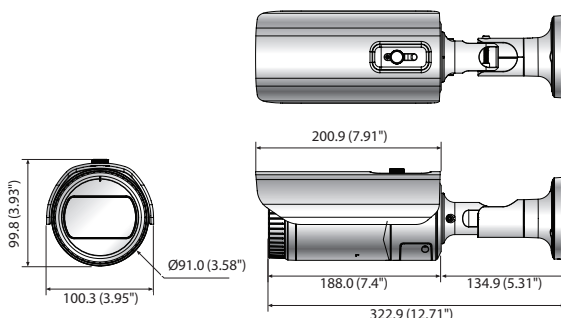

Dimensions

Unit : mm (inch)

Accessories (Optional)