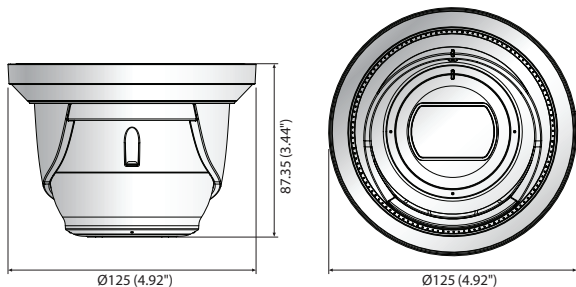

## Key Features

- Max. 5Megapixel (2592 x 1944) resolution
- 2.8mm/4mm fixed lens
- 0.15Lux (Color), 0Lux (B/W, IR LED on)
- Max. 30fps@5MP (H.265 / H.264)
- H.265, H.264, MJPEG codec support, Multiple streaming
- Day & Night, WDR (120dB)
- Tampering, Motion detection, Defocus detection
- Micro SD / SDHC / SDXC memory slot (Max. 128GB)
- Hallway view, WiseStream II support
- IR Viewable length 20m
- LDC, PoE

## Dimensions

Unit : mm (inch)