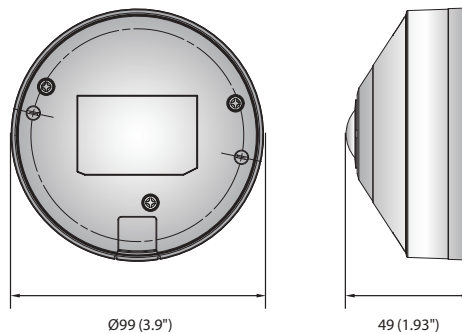

Dimensions

Unit : mm (inch)