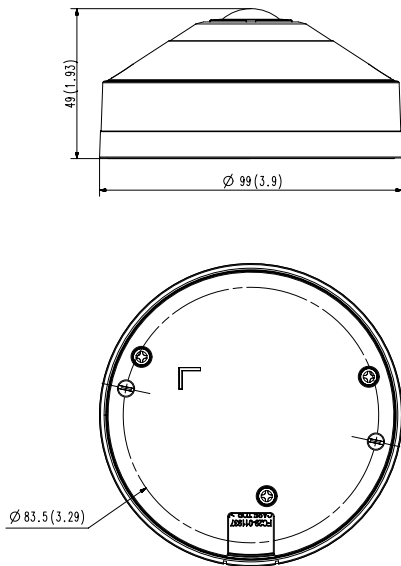

### Key Features

- Max. 3008 x 3008 resolution
- Max. 30fps@9MP
- H.265, H.264, MJPEG codec
- Original fisheye view, Single panorama, Double panorama, Quad view
- WDR 120dB, WiseStreamII
- Digital PTZ
- Micro SD/SDHC/SDXC 1slot 256 GB, PoE

## Dimensions

Unit:mm(inch)

| QNF-9010                          |  |
|-----------------------------------|--|
| Edge Storage                      | Micro SD/SDHC/SDXC 1slot 256GB   |
| Application Programming Interface | ONVIF Profile S/G/T<br>SUNAPI(HTTP API)<br>Wisenet open platform   |
| Web Viewer                        | Supported OS: Windows 7, 8.1, 10, Mac OS X 10.12, 10.13, 10.14<br>Recommended Browser: Google Chrome<br>Supported Browser : MS Explore11, MS Edge, Mozilla Firefox(Window 64bit only), Apple Safari(Mac OS X only) |
| Memory                            | 2048MB RAM, 256MB Flash  |
| ENVIRONMENTAL                     |  |
| Operating Temperature / Humidity  | -10°C ~ +40°C(+14°F ~ +104°F) / Less than 90% RH   |
| Storage Temperature / Humidity    | -50°C ~ +60°C(-58°F ~ +140°F) / Less than 90% RH   |
| Certification                     | IP42   |
| ELECTRICAL                        |  |
| Input Voltage                     | PoE(IEEE802.3af, Class3)   |
| Power Consumption                 | PoE: Max 7.7W, typical 6.4W  |
| MECHANICAL                        |  |
| Color / Material                  | White / Plastic  |
| RAL Code                          | RAL9003  |
| Product dimensions / weight       | Ø99x49mm, 370g   |
| DORI                              |  |
| Detect (25PPM/ 8PPF)              | 34.9m(114.49ft)  |
| Observe (63PPM/ 19PPF)            | 13.9m(45.60ft)   |
| Recognize (125PPM/ 38PPF)         | 7.0m(22.96ft)  |
| Identify (250PPM/ 76PPF)          | 3.5m(11.48ft)  |