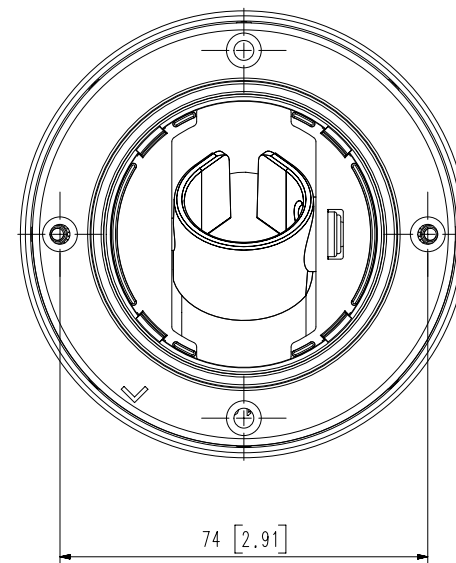

This parts should not contain any substances which are specified in AH60-0033K

NO	PART NAME	CODE NO.	MATERIAL	Q'TY	REMARK
1	ASSY_FINAL_SBL100D	075715	Check note	1	-

A3
CHANGE

UNIT	mm	DESIGN	CHECK	APPROVAL	PART NAME
SCALE	1 / 1				MODEL NAME
Hanwha Techwin					CODE NO.