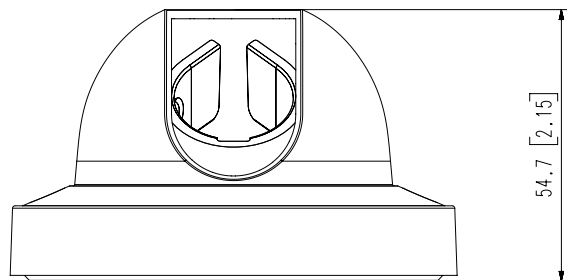

This parts should not contain any substances which are specified in AH60-0033K

NO	PART NAME	CODE NO.	MATERIAL	Q'TY	REMARK
1	ASSY_FINAL_SBL100D	075715	Check note	1	-

A3
CHANGE

UNIT	mm	DESIGN	CHECK	APPROVAL	PART NAME
SCALE	1 / 1				MODEL NAME
Hanwha Techwin					CODE NO.