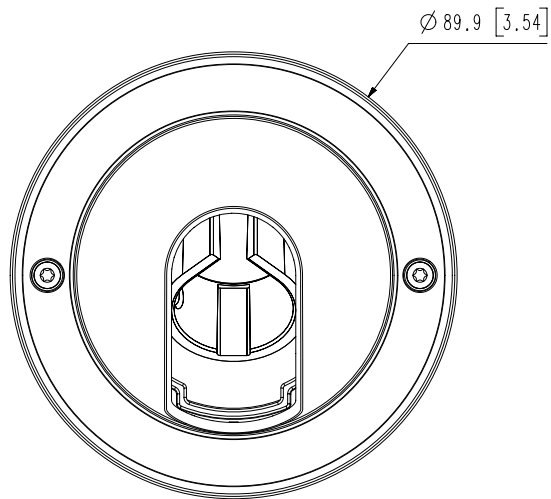

This parts should not contain any substances which are specified in AH60-0033K

NO	PART NAME	CODE NO.	MATERIAL	Q'TY	REMARK
1	ASSY_FINAL_SBL100D	075715	Check note	1	-

A3
CHANGE

UNIT	mm	DESIGN	CHECK	APPROVAL	PART NAME
SCALE	1 / 1				MODEL NAME
Hanwha Techwin					CODE NO.