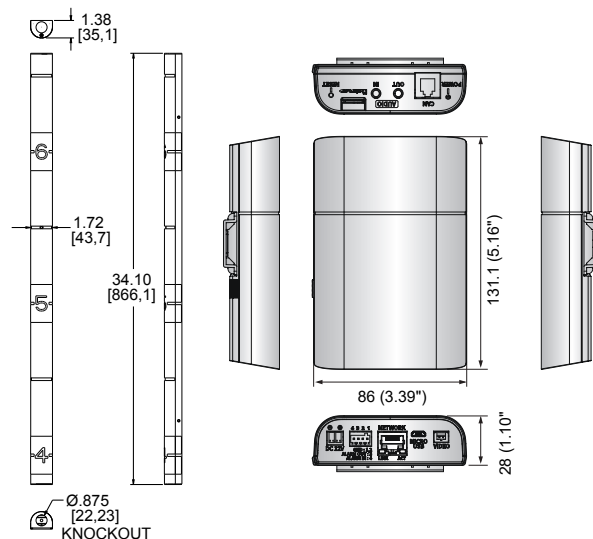

XNB-H6461H

2MP Pinhole Height Strip Camera

1. Includes:
2. XNB-6001 main unit
   - SLA-T4680V lens
   - HeightStrip enclosure

Camera Key Features

- 2 Megapixel (1920 x 1080) resolution
- H.265, H.264, MJPEG codec support, Multiple streaming
- 60fps@2MP (H.265 / H.264)
- WDR (120dB), Defog, DIS
- Tampering, Loitering, Directional detection, Fog detection, Audio detection, Digital auto tracking, Heatmap, People counting, Queue management, Face detection
- Motion detection, PTZ Handover
- SD / SDHC / SDXC memory slot (Max. 256GB)
- Hallway View, WiseStreamII support
- LDC, PoE / 12V DC, Bi-directional audio support

Height Strip Key Features

- Designed for easy installation, fits most standard door frames
- Durable aluminum construction
- Highly visible color coded height levels
- Capture a person's face and approximate height
- 3 lens mounting positions
- Curved surface w/180° FOV camera adjustment
- Wrap-around labels visible from side

Dimensions

Unit: inch (mm)

XNB-H6461H